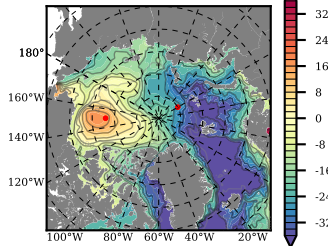

BCTTWINERA5SSDRG mean FWC (m) over 1995

Mean FWC (m) from BG Obs Sys. (Proshutinsky et al. GRL2018) over year 2003-2017

Mean FWC (m) from Init State

BCTTWINERA5SSDRG mean SSH anomaly

Mean DOT from Armitage et al. 2017 2003-2014