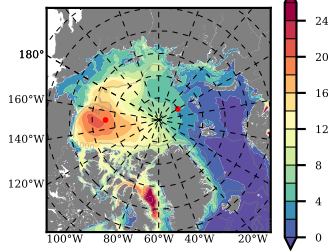

BCTTWINERA5SSDRG mean FWC (m) over 1995

Mean FWC (m) from BG Obs Sys. (Proshutinsky et al. GRL2018) over year 2003-2017

Mean FWC (m) from Init State

BCTTWINERA5SSDRG mean SSH anomaly

Mean DOT from Armitage et al. 2017 2003-2014