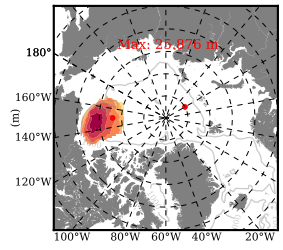

BCTTWINERA5SSDRG mean FWC (m) over 1996

Mean FWC (m) from BG Obs Sys. (Proshutinsky et al. GRL2018) over year 2003-2017

Mean FWC (m) from Init State

BCTTWINERA5SSDRG mean SSH anomaly

Mean DOT from Armitage et al. 2017 2003-2014