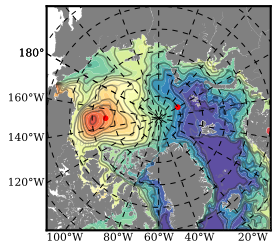

BCTTWINERA5SSDRG mean FWC (m) over 1996

Mean FWC (m) from BG Obs Sys. (Proshutinsky et al. GRL2018) over year 2003-2017

Mean FWC (m) from Init State

BCTTWINERA5SSDRG mean SSH anomaly

Mean DOT from Armitage et al. 2017 2003-2014