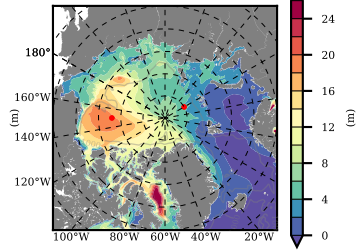

BCTTWINERA5SSDRG mean FWC (m) over 1996

Mean FWC (m) from BG Obs Sys. (Proshutinsky et al. GRL2018) over year 2003-2017

Mean FWC (m) from Init State

BCTTWINERA5SSDRG mean SSH anomaly

Mean DOT from Armitage et al. 2017 2003-2014