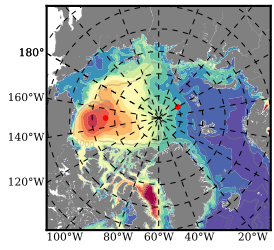

BCTTWINERA5SSDRG mean FWC (m) over 1996

Mean FWC (m) from BG Obs Sys. (Proshutinsky et al. GRL2018) over year 2003-2017

Mean FWC (m) from Init State

BCTTWINERA5SSDRG mean SSH anomaly

Mean DOT from Armitage et al. 2017 2003-2014