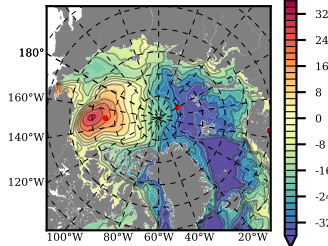

BCTTWINERA5SSDRG mean FWC (m) over 1997

Mean FWC (m) from BG Obs Sys. (Proshutinsky et al. GRL2018) over year 2003-2017

Mean FWC (m) from Init State

BCTTWINERA5SSDRG mean SSH anomaly

Mean DOT from Armitage et al. 2017 2003-2014