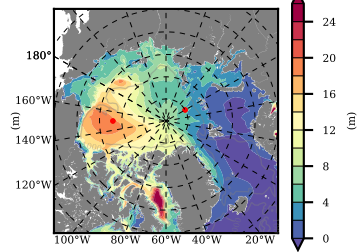

BCTTWINERA5SSDRG mean FWC (m) over 1997

Mean FWC (m) from BG Obs Sys. (Proshutinsky et al. GRL2018) over year 2003-2017

Mean FWC (m) from Init State

BCTTWINERA5SSDRG mean SSH anomaly

Mean DOT from Armitage et al. 2017 2003-2014