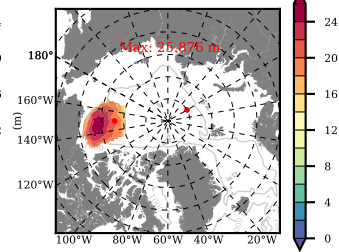

BCTTWINERA5SSDRG mean FWC (m) over 1997

Mean FWC (m) from BG Obs Sys. (Proshutinsky et al. GRL2018) over year 2003-2017

Mean FWC (m) from Init State

BCTTWINERA5SSDRG mean SSH anomaly

Mean DOT from Armitage et al. 2017 2003-2014