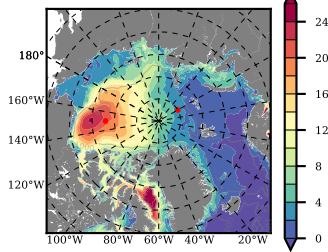

BCTTWINERA5SSDRG mean FWC (m) over 1997

Mean FWC (m) from BG Obs Sys. (Proshutinsky et al. GRL2018) over year 2003-2017

Mean FWC (m) from Init State

BCTTWINERA5SSDRG mean SSH anomaly

Mean DOT from Armitage et al. 2017 2003-2014