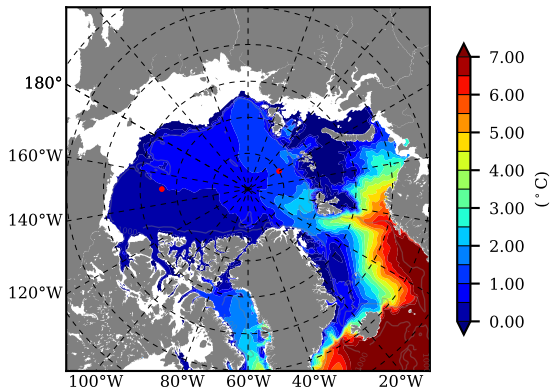

BCTTWINERA5SSNVC AW Max Temp over 1995

AW Max Temp from PHC 3.0

BCTTWINERA5SSNVC AW Max Temp depth

AW Max Temp depth from PHC 3.0