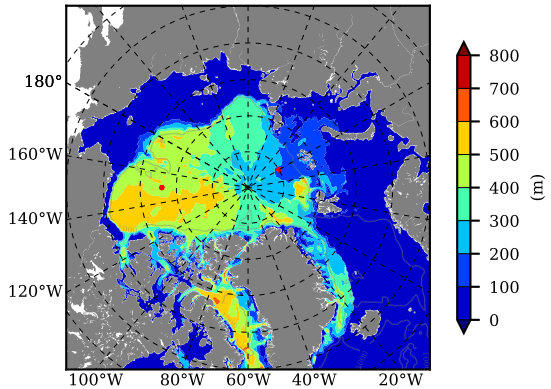

BCTTWINERA5SSNVC AW Max Temp over 1995

AW Max Temp from PHC 3.0

BCTTWINERA5SSNVC AW Max Temp depth

AW Max Temp depth from PHC 3.0