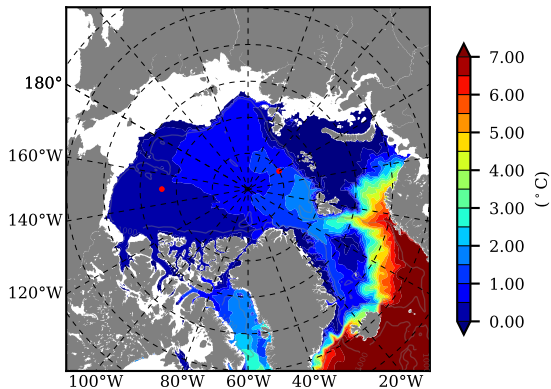

BCTTWINERA5SSNVC AW Max Temp over 1997

AW Max Temp from PHC 3.0

BCTTWINERA5SSNVC AW Max Temp depth

AW Max Temp depth from PHC 3.0