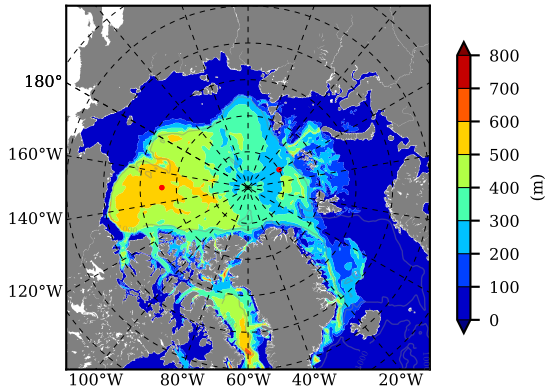

BCTTWINERA5SSNVC AW Max Temp over 1997

AW Max Temp from PHC 3.0

BCTTWINERA5SSNVC AW Max Temp depth

AW Max Temp depth from PHC 3.0