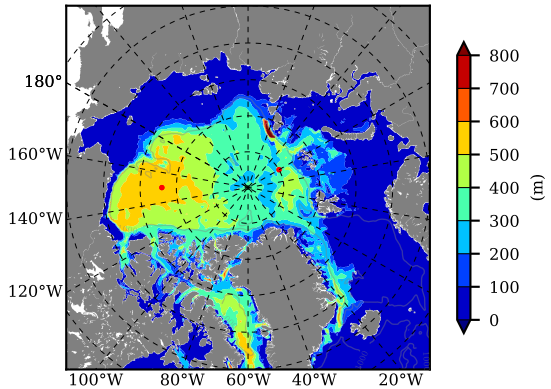

BCTTWINERA5SSNVC AW Max Temp over 1998

AW Max Temp from PHC 3.0

BCTTWINERA5SSNVC AW Max Temp depth

AW Max Temp depth from PHC 3.0