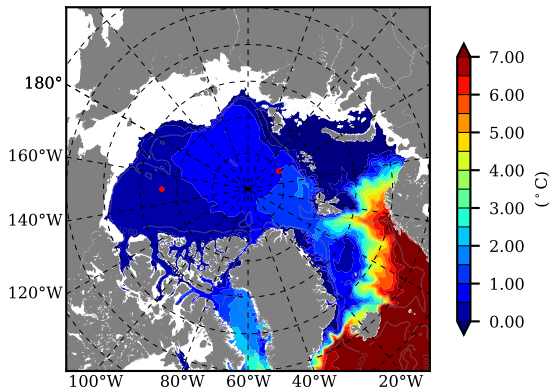

BCTTWINERA5SSNVC AW Max Temp over 1998

AW Max Temp from PHC 3.0

BCTTWINERA5SSNVC AW Max Temp depth

AW Max Temp depth from PHC 3.0