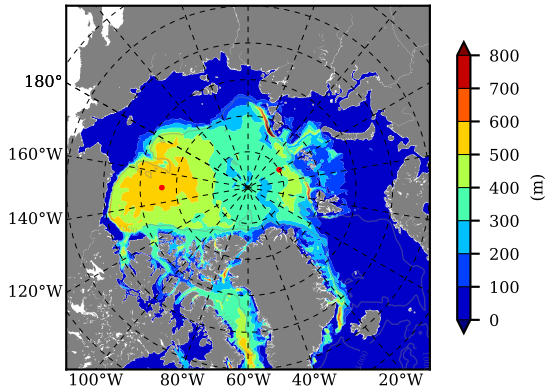

BCTTWINERA5SSNVC AW Max Temp over 1999

AW Max Temp from PHC 3.0

BCTTWINERA5SSNVC AW Max Temp depth

AW Max Temp depth from PHC 3.0