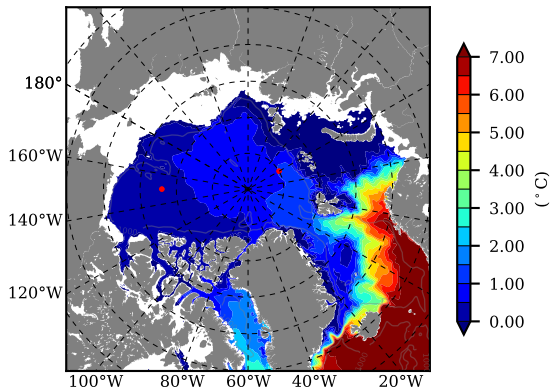

BCTTWINERA5SSNVC AW Max Temp over 1999

AW Max Temp from PHC 3.0

BCTTWINERA5SSNVC AW Max Temp depth

AW Max Temp depth from PHC 3.0