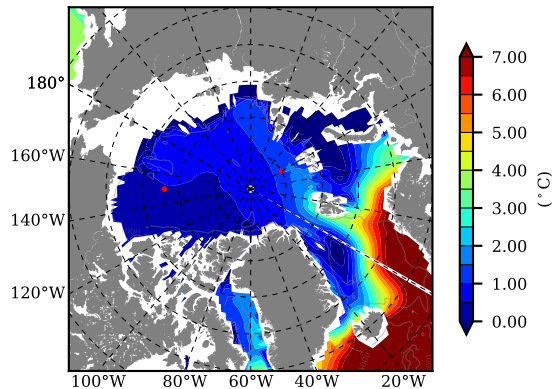

BCTTWINERA5SSNVC AW Max Temp over 2000

AW Max Temp from PHC 3.0

BCTTWINERA5SSNVC AW Max Temp depth

AW Max Temp depth from PHC 3.0