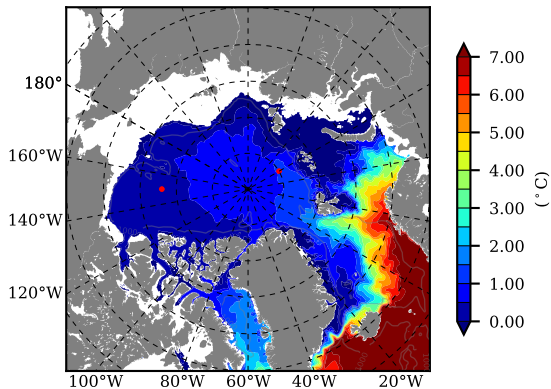

BCTTWINERA5SSNVC AW Max Temp over 2000

AW Max Temp from PHC 3.0

BCTTWINERA5SSNVC AW Max Temp depth

AW Max Temp depth from PHC 3.0