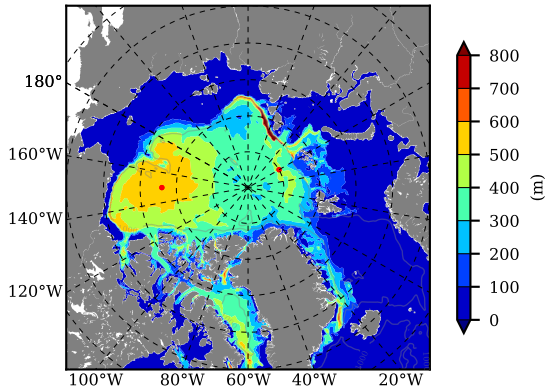

BCTTWINERA5SSNVC AW Max Temp over 2000

AW Max Temp from PHC 3.0

BCTTWINERA5SSNVC AW Max Temp depth

AW Max Temp depth from PHC 3.0