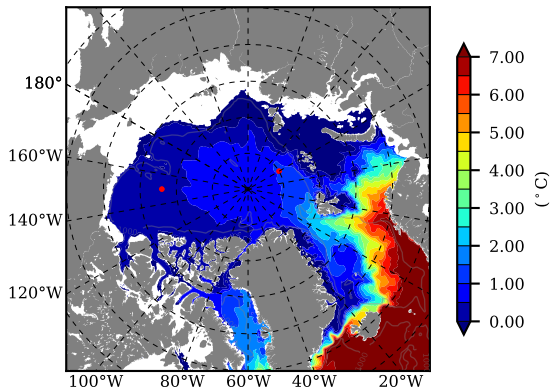

BCTTWINERA5SSNVC AW Max Temp over 2001

AW Max Temp from PHC 3.0

BCTTWINERA5SSNVC AW Max Temp depth

AW Max Temp depth from PHC 3.0