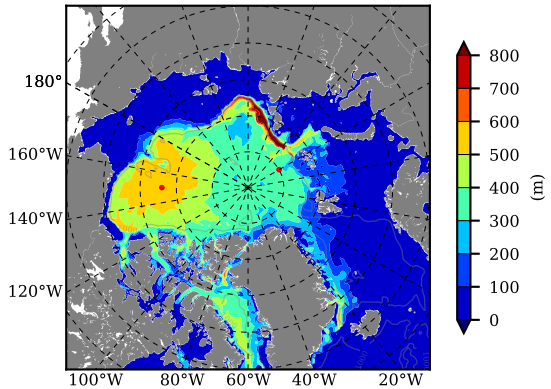

BCTTWINERA5SSNVC AW Max Temp over 2001

AW Max Temp from PHC 3.0

BCTTWINERA5SSNVC AW Max Temp depth

AW Max Temp depth from PHC 3.0