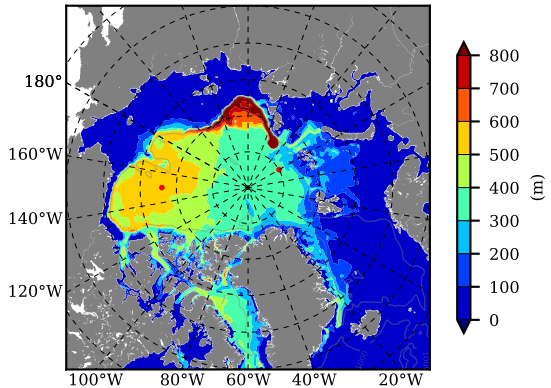

BCTTWINERA5SSNVC AW Max Temp over 2003

AW Max Temp from PHC 3.0

BCTTWINERA5SSNVC AW Max Temp depth

AW Max Temp depth from PHC 3.0