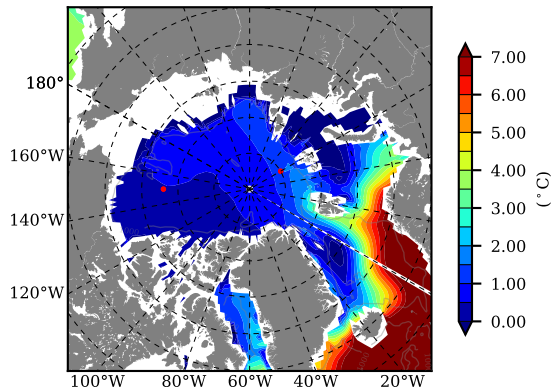

BCTTWINERA5SSNVC AW Max Temp over 2003

AW Max Temp from PHC 3.0

BCTTWINERA5SSNVC AW Max Temp depth

AW Max Temp depth from PHC 3.0