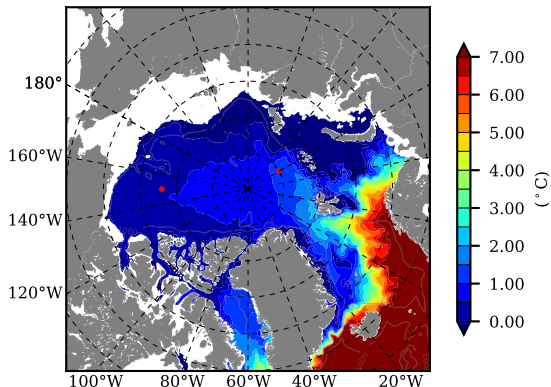

BCTTWINERA5SSNVC AW Max Temp over 2003

AW Max Temp from PHC 3.0

BCTTWINERA5SSNVC AW Max Temp depth

AW Max Temp depth from PHC 3.0