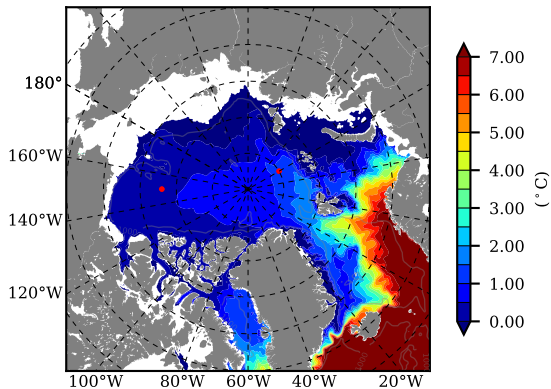

BCTTWINERA5SSNVC AW Max Temp over 2004

AW Max Temp from PHC 3.0

BCTTWINERA5SSNVC AW Max Temp depth

AW Max Temp depth from PHC 3.0