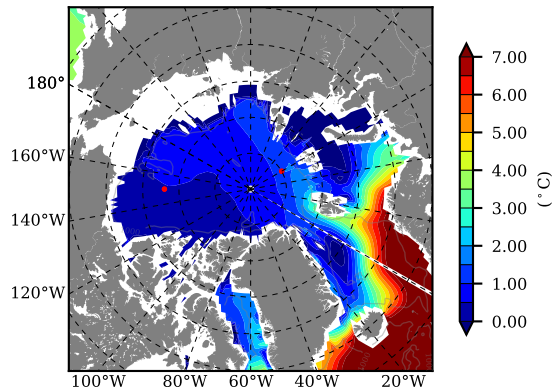

BCTTWINERA5SSNVC AW Max Temp over 2004

AW Max Temp from PHC 3.0

BCTTWINERA5SSNVC AW Max Temp depth

AW Max Temp depth from PHC 3.0