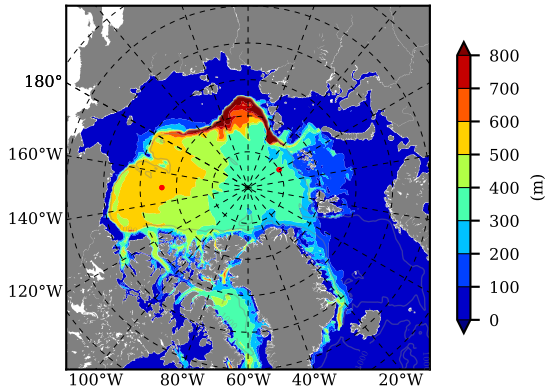

BCTTWINERA5SSNVC AW Max Temp over 2004

AW Max Temp from PHC 3.0

BCTTWINERA5SSNVC AW Max Temp depth

AW Max Temp depth from PHC 3.0