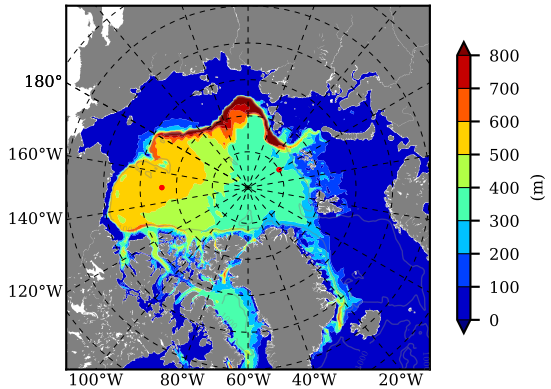

BCTTWINERA5SSNVC AW Max Temp over 2005

AW Max Temp from PHC 3.0

BCTTWINERA5SSNVC AW Max Temp depth

AW Max Temp depth from PHC 3.0