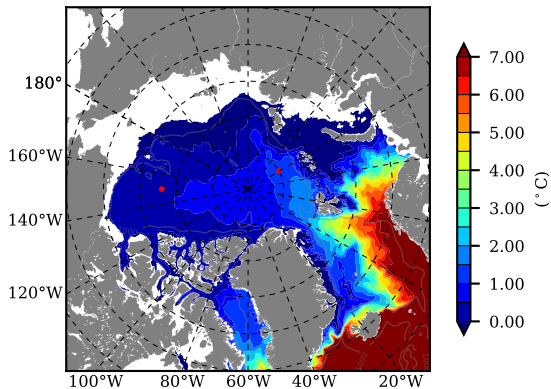

BCTTWINERA5SSNVC AW Max Temp over 2005

AW Max Temp from PHC 3.0

BCTTWINERA5SSNVC AW Max Temp depth

AW Max Temp depth from PHC 3.0