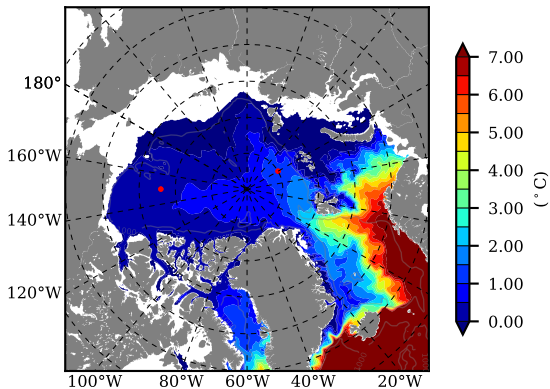

BCTTWINERA5SSNVC AW Max Temp over 2006

AW Max Temp from PHC 3.0

BCTTWINERA5SSNVC AW Max Temp depth

AW Max Temp depth from PHC 3.0