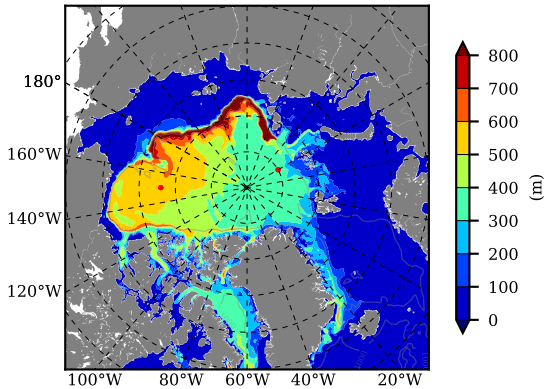

BCTTWINERA5SSNVC AW Max Temp over 2006

AW Max Temp from PHC 3.0

BCTTWINERA5SSNVC AW Max Temp depth

AW Max Temp depth from PHC 3.0