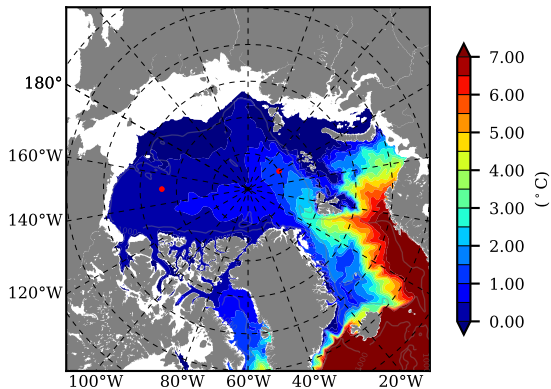

BCTTWINERA5SSNVC AW Max Temp over
2007

AW Max Temp from
PHC 3.0

BCTTWINERA5SSNVC AW Max Temp depth

AW Max Temp depth from
PHC 3.0