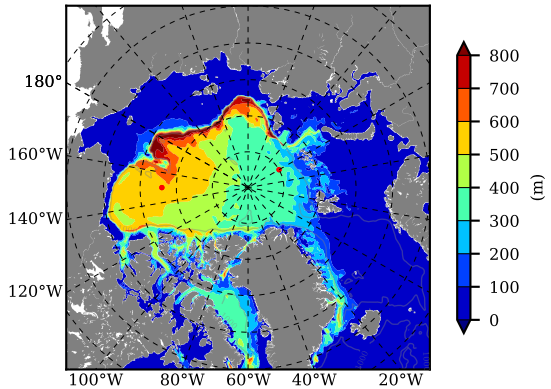

BCTTWINERA5SSNVC AW Max Temp over
2007

AW Max Temp from
PHC 3.0

BCTTWINERA5SSNVC AW Max Temp depth

AW Max Temp depth from
PHC 3.0