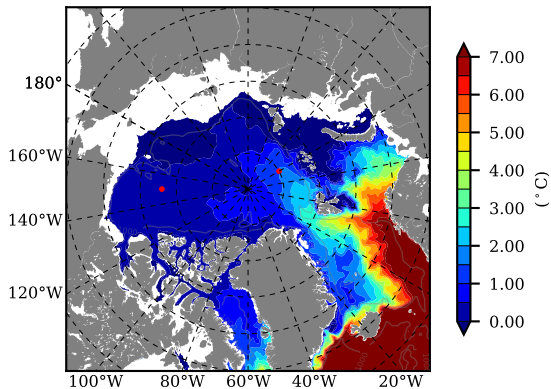

BCTTWINERA5SSNVC AW Max Temp over 2008

AW Max Temp from PHC 3.0

BCTTWINERA5SSNVC AW Max Temp depth

AW Max Temp depth from PHC 3.0