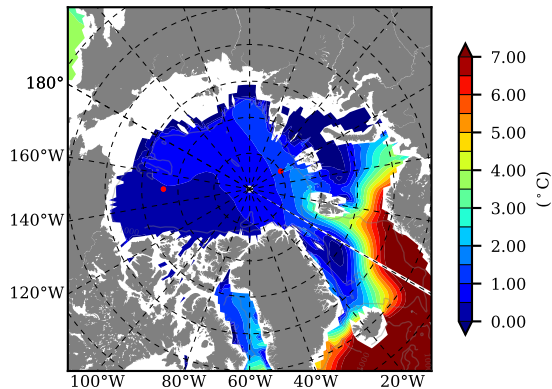

BCTTWINERA5SSNVC AW Max Temp over 2008

AW Max Temp from PHC 3.0

BCTTWINERA5SSNVC AW Max Temp depth

AW Max Temp depth from PHC 3.0