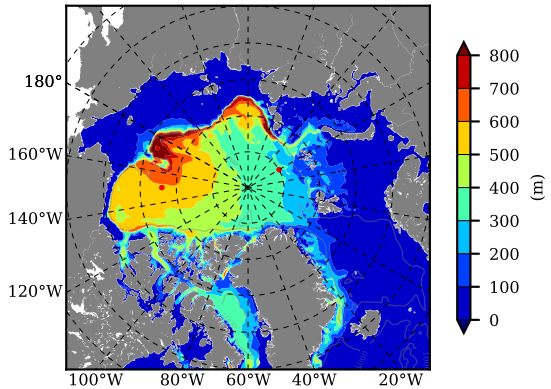

BCTTWINERA5SSNVC AW Max Temp over 2008

AW Max Temp from PHC 3.0

BCTTWINERA5SSNVC AW Max Temp depth

AW Max Temp depth from PHC 3.0