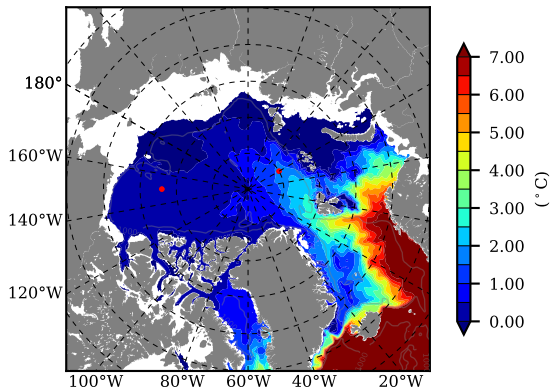

BCTTWINERA5SSNVC AW Max Temp over
2009

AW Max Temp from
PHC 3.0

BCTTWINERA5SSNVC AW Max Temp depth

AW Max Temp depth from
PHC 3.0