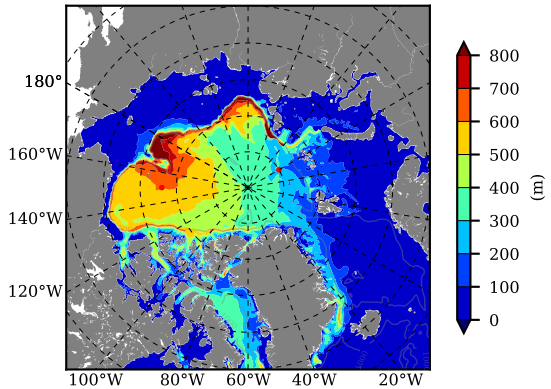

BCTTWINERA5SSNVC AW Max Temp over
2009

AW Max Temp from
PHC 3.0

BCTTWINERA5SSNVC AW Max Temp depth

AW Max Temp depth from
PHC 3.0