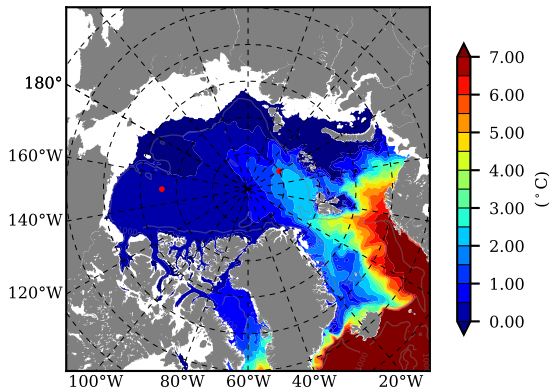

BCTTWINERA5SSNVC AW Max Temp over 2010

AW Max Temp from PHC 3.0

BCTTWINERA5SSNVC AW Max Temp depth

AW Max Temp depth from PHC 3.0