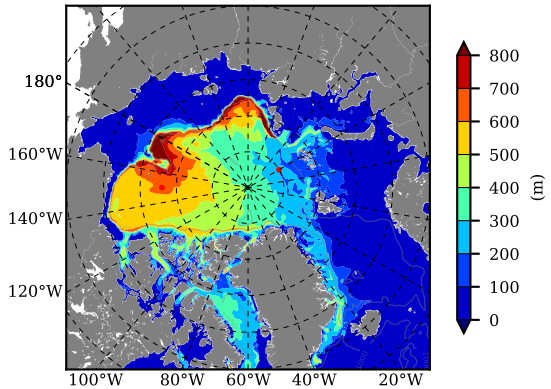

BCTTWINERA5SSNVC AW Max Temp over 2010

AW Max Temp from PHC 3.0

BCTTWINERA5SSNVC AW Max Temp depth

AW Max Temp depth from PHC 3.0