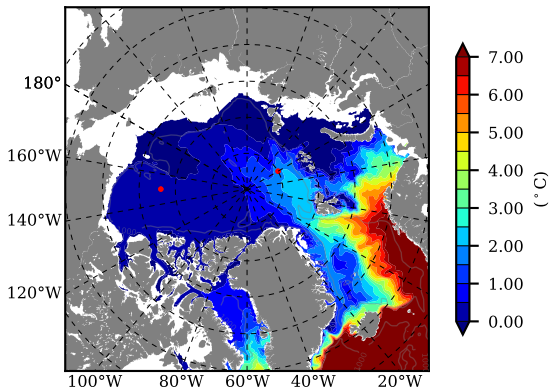

BCTTWINERA5SSNVC AW Max Temp over  
2011

AW Max Temp from  
PHC 3.0

BCTTWINERA5SSNVC AW Max Temp depth

AW Max Temp depth from  
PHC 3.0