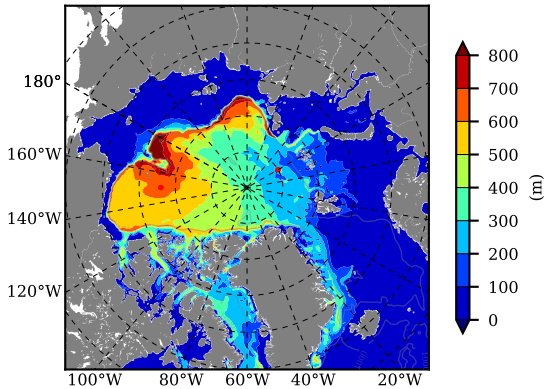

BCTTWINERA5SSNVC AW Max Temp over  
2011

AW Max Temp from  
PHC 3.0

BCTTWINERA5SSNVC AW Max Temp depth

AW Max Temp depth from  
PHC 3.0