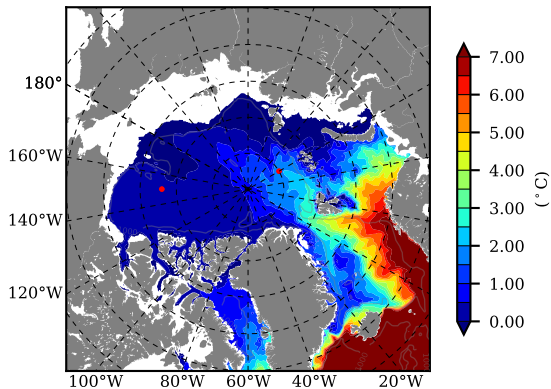

BCTTWINERA5SSNVC AW Max Temp over 2012

AW Max Temp from PHC 3.0

BCTTWINERA5SSNVC AW Max Temp depth

AW Max Temp depth from PHC 3.0