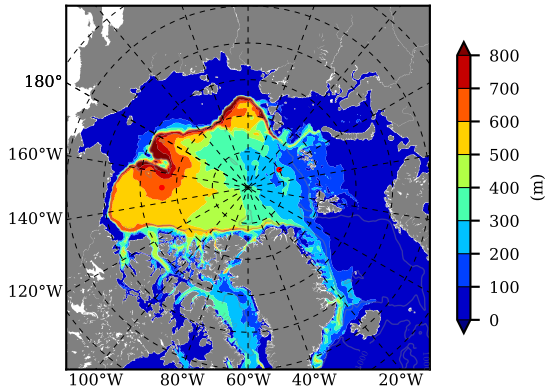

BCTTWINERA5SSNVC AW Max Temp over 2012

AW Max Temp from PHC 3.0

BCTTWINERA5SSNVC AW Max Temp depth

AW Max Temp depth from PHC 3.0