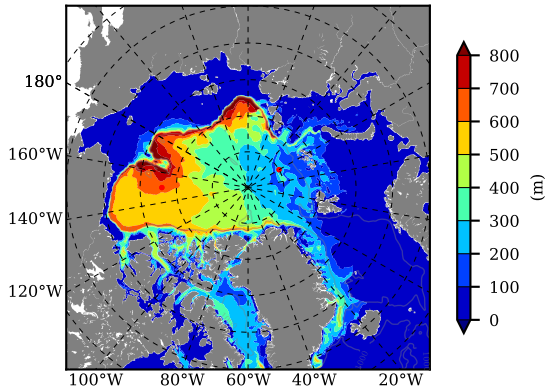

BCTTWINERA5SSNVC AW Max Temp over 2013

AW Max Temp from PHC 3.0

BCTTWINERA5SSNVC AW Max Temp depth

AW Max Temp depth from PHC 3.0