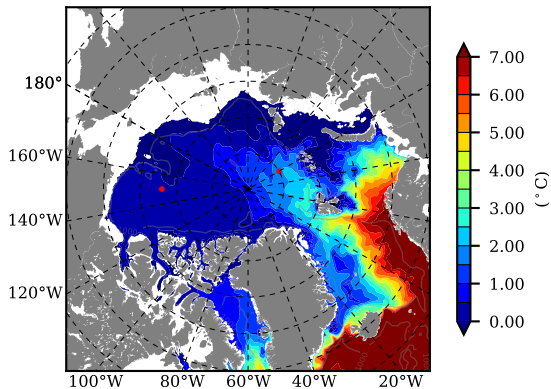

BCTTWINERA5SSNVC AW Max Temp over 2013

AW Max Temp from PHC 3.0

BCTTWINERA5SSNVC AW Max Temp depth

AW Max Temp depth from PHC 3.0