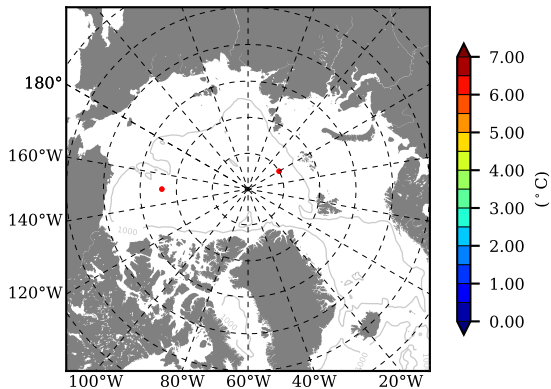

BCTTWINERA5SSNVC AW Max Temp over 2014

AW Max Temp from PHC 3.0

BCTTWINERA5SSNVC AW Max Temp depth

AW Max Temp depth from PHC 3.0