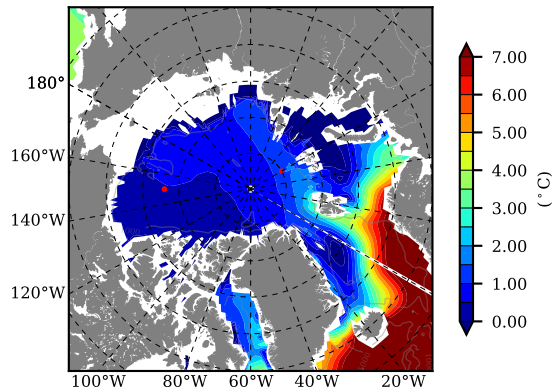

BCTTWINERA5SSNVC AW Max Temp over 2014

AW Max Temp from PHC 3.0

BCTTWINERA5SSNVC AW Max Temp depth

AW Max Temp depth from PHC 3.0