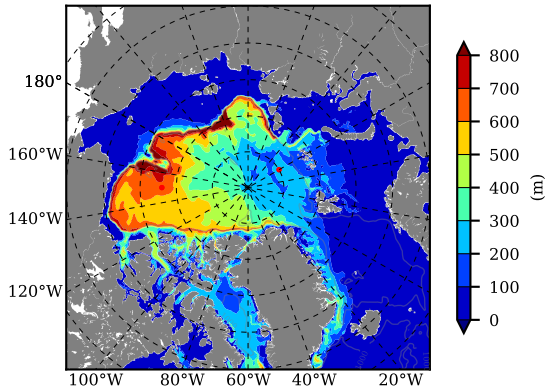

BCTTWINERA5SSNVC AW Max Temp over 2015

AW Max Temp from PHC 3.0

BCTTWINERA5SSNVC AW Max Temp depth

AW Max Temp depth from PHC 3.0