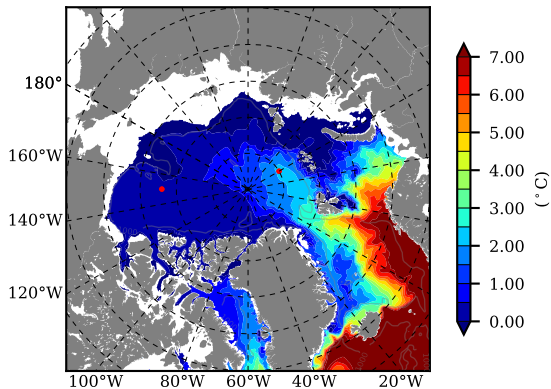

BCTTWINERA5SSNVC AW Max Temp over 2015

AW Max Temp from PHC 3.0

BCTTWINERA5SSNVC AW Max Temp depth

AW Max Temp depth from PHC 3.0