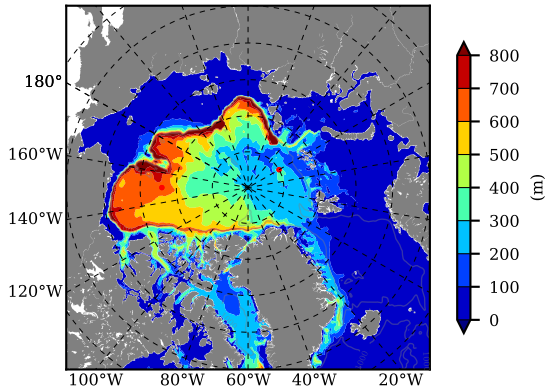

BCTTWINERA5SSNVC AW Max Temp over 2016

AW Max Temp from PHC 3.0

BCTTWINERA5SSNVC AW Max Temp depth

AW Max Temp depth from PHC 3.0