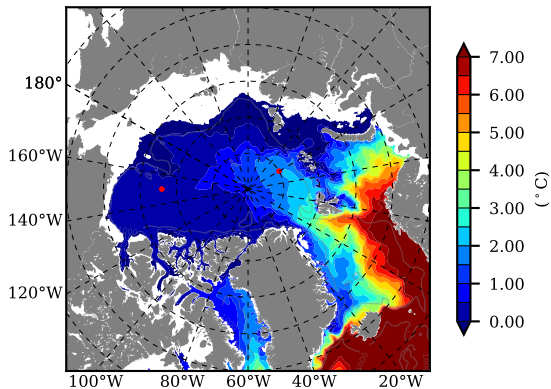

BCTTWINERA5SSNVC AW Max Temp over 2016

AW Max Temp from PHC 3.0

BCTTWINERA5SSNVC AW Max Temp depth

AW Max Temp depth from PHC 3.0