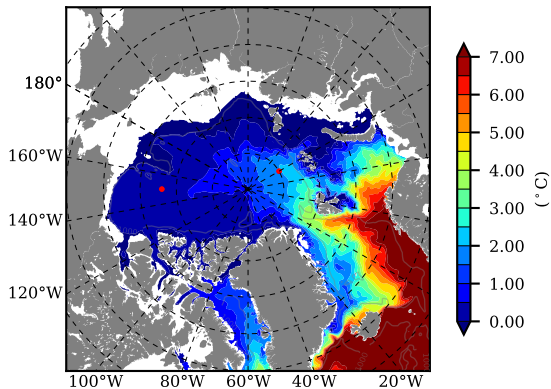

BCTTWINERA5SSNVC AW Max Temp over 2017

AW Max Temp from PHC 3.0

BCTTWINERA5SSNVC AW Max Temp depth

AW Max Temp depth from PHC 3.0