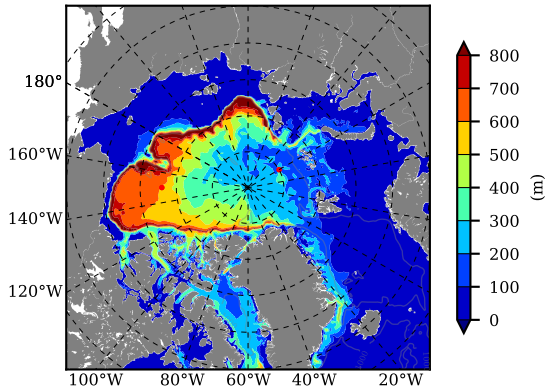

BCTTWINERA5SSNVC AW Max Temp over 2017

AW Max Temp from PHC 3.0

BCTTWINERA5SSNVC AW Max Temp depth

AW Max Temp depth from PHC 3.0