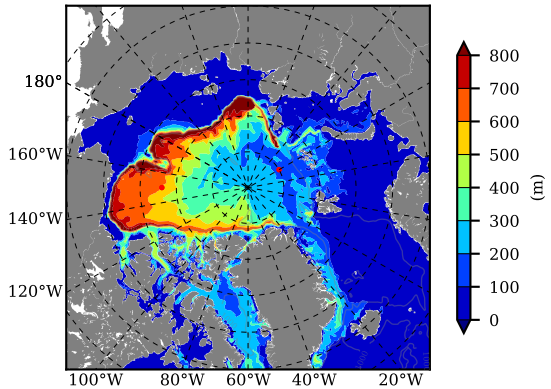

BCTTWINERA5SSNVC AW Max Temp over 2018

AW Max Temp from PHC 3.0

BCTTWINERA5SSNVC AW Max Temp depth

AW Max Temp depth from PHC 3.0