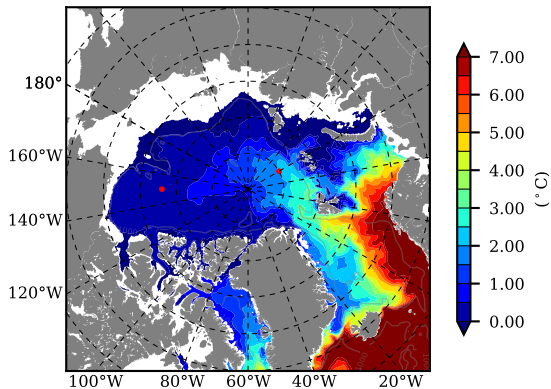

BCTTWINERA5SSNVC AW Max Temp over 2018

AW Max Temp from PHC 3.0

BCTTWINERA5SSNVC AW Max Temp depth

AW Max Temp depth from PHC 3.0