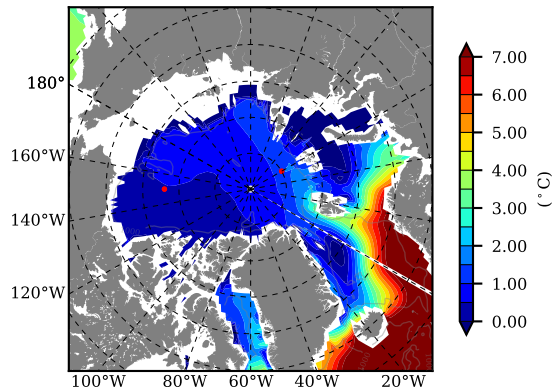

BCTTWINERA5SSNVC AW Max Temp over 2018

AW Max Temp from PHC 3.0

BCTTWINERA5SSNVC AW Max Temp depth

AW Max Temp depth from PHC 3.0