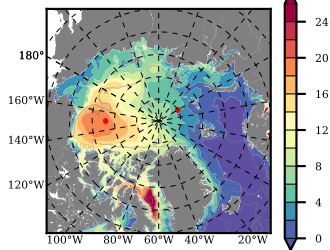

BCTTWINERA5SSNVC mean FWC (m) over 1995

Mean FWC (m) from BG Obs Sys. (Proshutinsky et al. GRL2018) over year 2003-2017

Mean FWC (m) from Init State

BCTTWINERA5SSNVC mean SSH anomaly

Mean DOT from Armitage et al. 2017 2003-2014