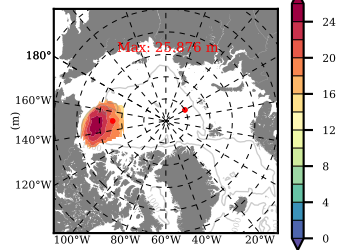

BCTTWINERA5SSNVC mean FWC (m) over 1995

Mean FWC (m) from BG Obs Sys. (Proshutinsky et al. GRL2018) over year 2003-2017

Mean FWC (m) from Init State

BCTTWINERA5SSNVC mean SSH anomaly

Mean DOT from Armitage et al. 2017 2003-2014