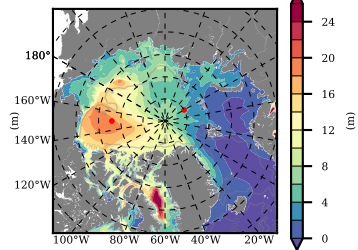

BCTTWINERA5SSNVC mean FWC (m) over 1995

Mean FWC (m) from BG Obs Sys. (Proshutinsky et al. GRL2018) over year 2003-2017

Mean FWC (m) from Init State

BCTTWINERA5SSNVC mean SSH anomaly

Mean DOT from Armitage et al. 2017 2003-2014