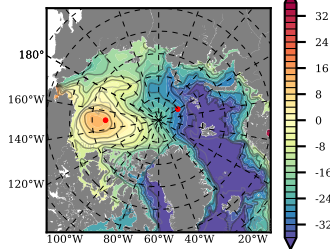

BCTTWINERA5SSNVC mean FWC (m) over 1995

Mean FWC (m) from BG Obs Sys. (Proshutinsky et al. GRL2018) over year 2003-2017

Mean FWC (m) from Init State

BCTTWINERA5SSNVC mean SSH anomaly

Mean DOT from Armitage et al. 2017 2003-2014