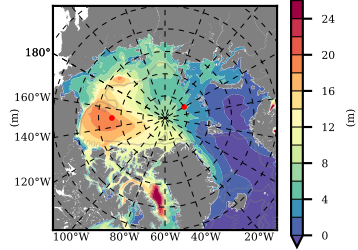

BCTTWINERA5SSNVC mean FWC (m) over 1996

Mean FWC (m) from BG Obs Sys. (Proshutinsky et al. GRL2018) over year 2003-2017

Mean FWC (m) from Init State

BCTTWINERA5SSNVC mean SSH anomaly

Mean DOT from Armitage et al. 2017 2003-2014