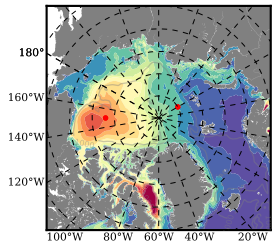

BCTTWINERA5SSNVC mean FWC (m) over 1996

Mean FWC (m) from BG Obs Sys. (Proshutinsky et al. GRL2018) over year 2003-2017

Mean FWC (m) from Init State

BCTTWINERA5SSNVC mean SSH anomaly

Mean DOT from Armitage et al. 2017 2003-2014