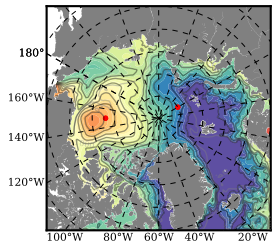

BCTTWINERA5SSNVC mean FWC (m) over 1996

Mean FWC (m) from BG Obs Sys. (Proshutinsky et al. GRL2018) over year 2003-2017

Mean FWC (m) from Init State

BCTTWINERA5SSNVC mean SSH anomaly

Mean DOT from Armitage et al. 2017 2003-2014