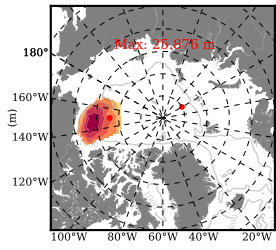

BCTTWINERA5SSNVC mean FWC (m) over 1996

Mean FWC (m) from BG Obs Sys. (Proshutinsky et al. GRL2018) over year 2003-2017

Mean FWC (m) from Init State

BCTTWINERA5SSNVC mean SSH anomaly

Mean DOT from Armitage et al. 2017 2003-2014