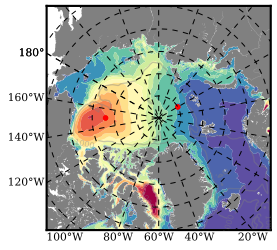

BCTTWINERA5SSNVC mean FWC (m) over 1997

Mean FWC (m) from BG Obs Sys. (Proshutinsky et al. GRL2018) over year 2003-2017

Mean FWC (m) from Init State

BCTTWINERA5SSNVC mean SSH anomaly

Mean DOT from Armitage et al. 2017 2003-2014