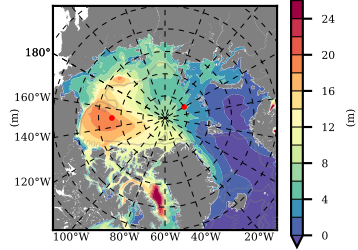

BCTTWINERA5SSNVC mean FWC (m) over 1997

Mean FWC (m) from BG Obs Sys. (Proshutinsky et al. GRL2018) over year 2003-2017

Mean FWC (m) from Init State

BCTTWINERA5SSNVC mean SSH anomaly

Mean DOT from Armitage et al. 2017 2003-2014