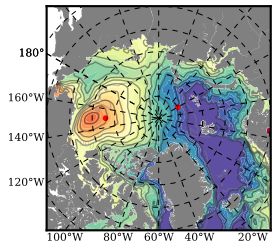

BCTTWINERA5SSNVC mean FWC (m) over 1997

Mean FWC (m) from BG Obs Sys. (Proshutinsky et al. GRL2018) over year 2003-2017

Mean FWC (m) from Init State

BCTTWINERA5SSNVC mean SSH anomaly

Mean DOT from Armitage et al. 2017 2003-2014