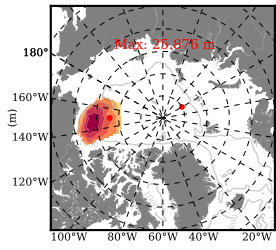

BCTTWINERA5SSNVC mean FWC (m) over 1997

Mean FWC (m) from BG Obs Sys. (Proshutinsky et al. GRL2018) over year 2003-2017

Mean FWC (m) from Init State

BCTTWINERA5SSNVC mean SSH anomaly

Mean DOT from Armitage et al. 2017 2003-2014