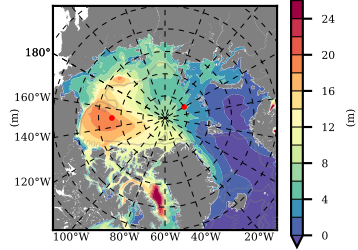

BCTTWINERA5SSNVC mean FWC (m) over 1998

Mean FWC (m) from BG Obs Sys. (Proshutinsky et al. GRL2018) over year 2003-2017

Mean FWC (m) from Init State

BCTTWINERA5SSNVC mean SSH anomaly

Mean DOT from Armitage et al. 2017 2003-2014