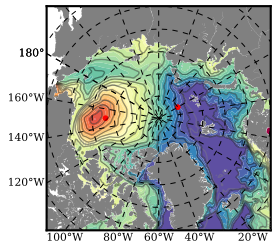

BCTTWINERA5SSNVC mean FWC (m) over 1998

Mean FWC (m) from BG Obs Sys. (Proshutinsky et al. GRL2018) over year 2003-2017

Mean FWC (m) from Init State

BCTTWINERA5SSNVC mean SSH anomaly

Mean DOT from Armitage et al. 2017 2003-2014