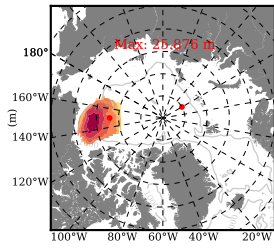

BCTTWINERA5SSNVC mean FWC (m) over 1998

Mean FWC (m) from BG Obs Sys. (Proshutinsky et al. GRL2018) over year 2003-2017

Mean FWC (m) from Init State

BCTTWINERA5SSNVC mean SSH anomaly

Mean DOT from Armitage et al. 2017 2003-2014