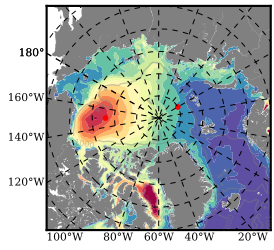

BCTTWINERA5SSNVC mean FWC (m) over 1998

Mean FWC (m) from BG Obs Sys. (Proshutinsky et al. GRL2018) over year 2003-2017

Mean FWC (m) from Init State

BCTTWINERA5SSNVC mean SSH anomaly

Mean DOT from Armitage et al. 2017 2003-2014