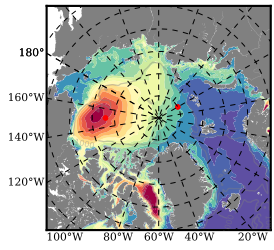

BCTTWINERA5SSNVC mean FWC (m) over 1999

Mean FWC (m) from BG Obs Sys. (Proshutinsky et al. GRL2018) over year 2003-2017

Mean FWC (m) from Init State

BCTTWINERA5SSNVC mean SSH anomaly

Mean DOT from Armitage et al. 2017 2003-2014