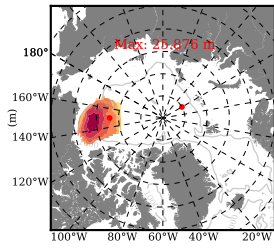

BCTTWINERA5SSNVC mean FWC (m) over 1999

Mean FWC (m) from BG Obs Sys. (Proshutinsky et al. GRL2018) over year 2003-2017

Mean FWC (m) from Init State

BCTTWINERA5SSNVC mean SSH anomaly

Mean DOT from Armitage et al. 2017 2003-2014