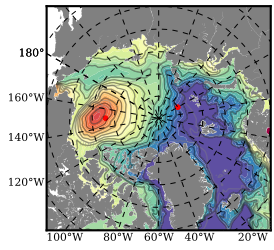

BCTTWINERA5SSNVC mean FWC (m) over 1999

Mean FWC (m) from BG Obs Sys. (Proshutinsky et al. GRL2018) over year 2003-2017

Mean FWC (m) from Init State

BCTTWINERA5SSNVC mean SSH anomaly

Mean DOT from Armitage et al. 2017 2003-2014