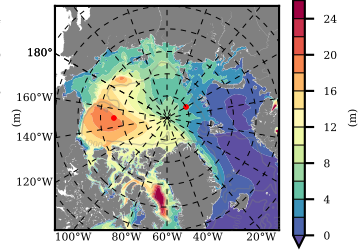

BCTTWINERA5SSNVC mean FWC (m) over 1999

Mean FWC (m) from BG Obs Sys. (Proshutinsky et al. GRL2018) over year 2003-2017

Mean FWC (m) from Init State

BCTTWINERA5SSNVC mean SSH anomaly

Mean DOT from Armitage et al. 2017 2003-2014