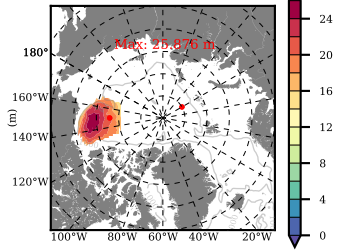

BCTTWINERA5SSNVC mean FWC (m) over 2000

Mean FWC (m) from BG Obs Sys. (Proshutinsky et al. GRL2018) over year 2003-2017

Mean FWC (m) from Init State

BCTTWINERA5SSNVC mean SSH anomaly

Mean DOT from Armitage et al. 2017 2003-2014