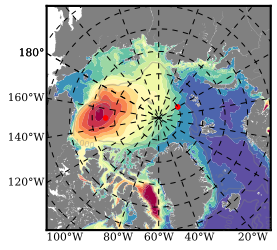

BCTTWINERA5SSNVC mean FWC (m) over 2000

Mean FWC (m) from BG Obs Sys. (Proshutinsky et al. GRL2018) over year 2003-2017

Mean FWC (m) from Init State

BCTTWINERA5SSNVC mean SSH anomaly

Mean DOT from Armitage et al. 2017 2003-2014