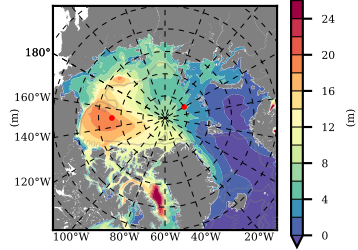

BCTTWINERA5SSNVC mean FWC (m) over 2000

Mean FWC (m) from BG Obs Sys. (Proshutinsky et al. GRL2018) over year 2003-2017

Mean FWC (m) from Init State

BCTTWINERA5SSNVC mean SSH anomaly

Mean DOT from Armitage et al. 2017 2003-2014