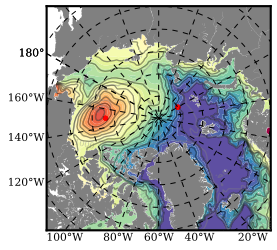

BCTTWINERA5SSNVC mean FWC (m) over 2000

Mean FWC (m) from BG Obs Sys. (Proshutinsky et al. GRL2018) over year 2003-2017

Mean FWC (m) from Init State

BCTTWINERA5SSNVC mean SSH anomaly

Mean DOT from Armitage et al. 2017 2003-2014