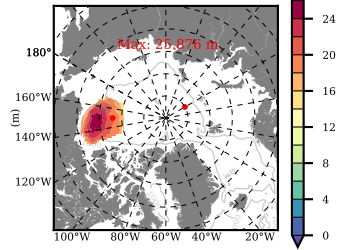

BCTTWINERA5SSNVC mean FWC (m) over 2001

Mean FWC (m) from BG Obs Sys. (Proshutinsky et al. GRL2018) over year 2003-2017

Mean FWC (m) from Init State

BCTTWINERA5SSNVC mean SSH anomaly

Mean DOT from Armitage et al. 2017 2003-2014