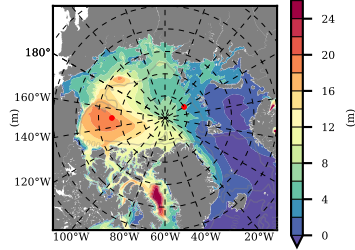

BCTTWINERA5SSNVC mean FWC (m) over 2001

Mean FWC (m) from BG Obs Sys. (Proshutinsky et al. GRL2018) over year 2003-2017

Mean FWC (m) from Init State

BCTTWINERA5SSNVC mean SSH anomaly

Mean DOT from Armitage et al. 2017 2003-2014