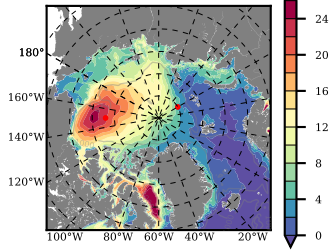

BCTTWINERA5SSNVC mean FWC (m) over 2001

Mean FWC (m) from BG Obs Sys. (Proshutinsky et al. GRL2018) over year 2003-2017

Mean FWC (m) from Init State

BCTTWINERA5SSNVC mean SSH anomaly

Mean DOT from Armitage et al. 2017 2003-2014