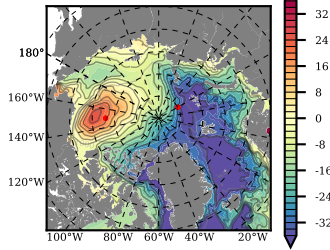

BCTTWINERA5SSNVC mean FWC (m) over 2001

Mean FWC (m) from BG Obs Sys. (Proshutinsky et al. GRL2018) over year 2003-2017

Mean FWC (m) from Init State

BCTTWINERA5SSNVC mean SSH anomaly

Mean DOT from Armitage et al. 2017 2003-2014