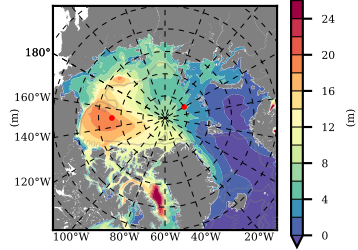

BCTTWINERA5SSNVC mean FWC (m) over 2002

Mean FWC (m) from BG Obs Sys. (Proshutinsky et al. GRL2018) over year 2003-2017

Mean FWC (m) from Init State

BCTTWINERA5SSNVC mean SSH anomaly

Mean DOT from Armitage et al. 2017 2003-2014