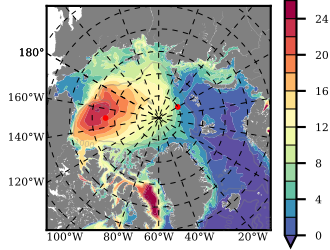

BCTTWINERA5SSNVC mean FWC (m) over 2002

Mean FWC (m) from BG Obs Sys. (Proshutinsky et al. GRL2018) over year 2003-2017

Mean FWC (m) from Init State

BCTTWINERA5SSNVC mean SSH anomaly

Mean DOT from Armitage et al. 2017 2003-2014