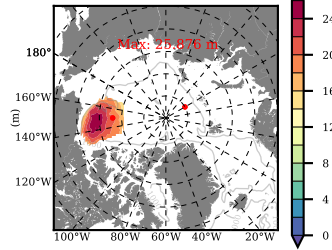

BCTTWINERA5SSNVC mean FWC (m) over 2002

Mean FWC (m) from BG Obs Sys. (Proshutinsky et al. GRL2018) over year 2003-2017

Mean FWC (m) from Init State

BCTTWINERA5SSNVC mean SSH anomaly

Mean DOT from Armitage et al. 2017 2003-2014