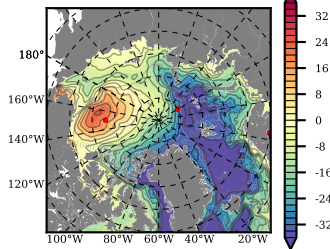

BCTTWINERA5SSNVC mean FWC (m) over 2002

Mean FWC (m) from BG Obs Sys. (Proshutinsky et al. GRL2018) over year 2003-2017

Mean FWC (m) from Init State

BCTTWINERA5SSNVC mean SSH anomaly

Mean DOT from Armitage et al. 2017 2003-2014