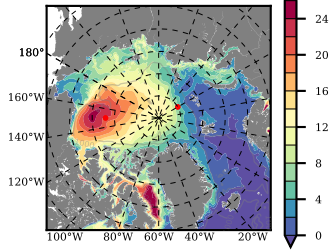

BCTTWINERA5SSNVC mean FWC (m) over 2003

Mean FWC (m) from BG Obs Sys. (Proshutinsky et al. GRL2018) over year 2003

Mean FWC (m) from Init State

BCTTWINERA5SSNVC mean SSH anomaly

Mean DOT from Armitage et al. 2017 2003