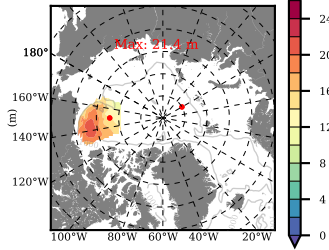

BCTTWINERA5SSNVC mean FWC (m) over 2003

Mean FWC (m) from BG Obs Sys. (Proshutinsky et al. GRL2018) over year 2003

Mean FWC (m) from Init State

BCTTWINERA5SSNVC mean SSH anomaly

Mean DOT from Armitage et al. 2017 2003