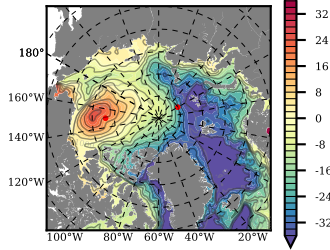

BCTTWINERA5SSNVC mean FWC (m) over 2003

Mean FWC (m) from BG Obs Sys. (Proshutinsky et al. GRL2018) over year 2003

Mean FWC (m) from Init State

BCTTWINERA5SSNVC mean SSH anomaly

Mean DOT from Armitage et al. 2017 2003