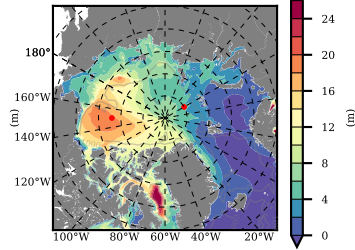

BCTTWINERA5SSNVC mean FWC (m) over 2003

Mean FWC (m) from BG Obs Sys. (Proshutinsky et al. GRL2018) over year 2003

Mean FWC (m) from Init State

BCTTWINERA5SSNVC mean SSH anomaly

Mean DOT from Armitage et al. 2017 2003