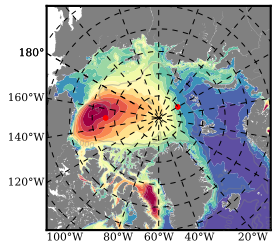

BCTTWINERA5SSNVC mean FWC (m) over 2005

Mean FWC (m) from BG Obs Sys. (Proshutinsky et al. GRL2018) over year 2005

Mean FWC (m) from Init State

BCTTWINERA5SSNVC mean SSH anomaly

Mean DOT from Armitage et al. 2017 2005