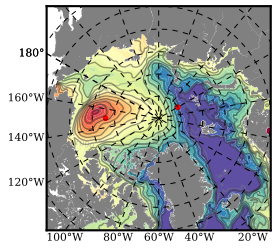

BCTTWINERA5SSNVC mean FWC (m) over 2005

Mean FWC (m) from BG Obs Sys. (Proshutinsky et al. GRL2018) over year 2005

Mean FWC (m) from Init State

BCTTWINERA5SSNVC mean SSH anomaly

Mean DOT from Armitage et al. 2017 2005