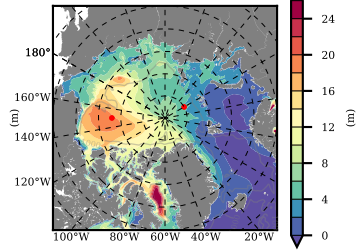

BCTTWINERA5SSNVC mean FWC (m) over 2005

Mean FWC (m) from BG Obs Sys. (Proshutinsky et al. GRL2018) over year 2005

Mean FWC (m) from Init State

BCTTWINERA5SSNVC mean SSH anomaly

Mean DOT from Armitage et al. 2017 2005