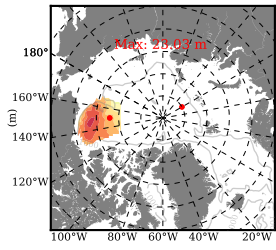

BCTTWINERA5SSNVC mean FWC (m) over 2005

Mean FWC (m) from BG Obs Sys. (Proshutinsky et al. GRL2018) over year 2005

Mean FWC (m) from Init State

BCTTWINERA5SSNVC mean SSH anomaly

Mean DOT from Armitage et al. 2017 2005