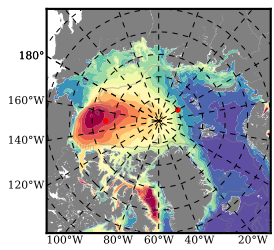

BCTTWINERA5SSNVC mean FWC (m) over 2006

Mean FWC (m) from BG Obs Sys. (Proshutinsky et al. GRL2018) over year 2006

Mean FWC (m) from Init State

BCTTWINERA5SSNVC mean SSH anomaly

Mean DOT from Armitage et al. 2017 2006