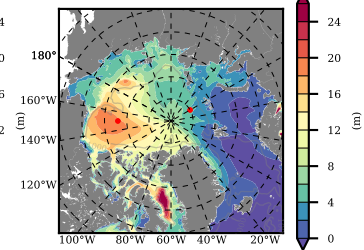

BCTTWINERA5SSNVC mean FWC (m) over 2006

Mean FWC (m) from BG Obs Sys. (Proshutinsky et al. GRL2018) over year 2006

Mean FWC (m) from Init State

BCTTWINERA5SSNVC mean SSH anomaly

Mean DOT from Armitage et al. 2017 2006