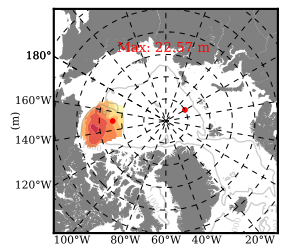

BCTTWINERA5SSNVC mean FWC (m) over 2006

Mean FWC (m) from BG Obs Sys. (Proshutinsky et al. GRL2018) over year 2006

Mean FWC (m) from Init State

BCTTWINERA5SSNVC mean SSH anomaly

Mean DOT from Armitage et al. 2017 2006