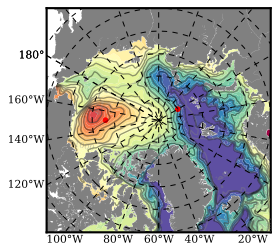

BCTTWINERA5SSNVC mean FWC (m) over 2006

Mean FWC (m) from BG Obs Sys. (Proshutinsky et al. GRL2018) over year 2006

Mean FWC (m) from Init State

BCTTWINERA5SSNVC mean SSH anomaly

Mean DOT from Armitage et al. 2017 2006