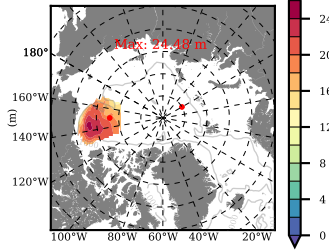

BCTTWINERA5SSNVC mean FWC (m) over 2007

Mean FWC (m) from BG Obs Sys. (Proshutinsky et al. GRL2018) over year 2007

Mean FWC (m) from Init State

BCTTWINERA5SSNVC mean SSH anomaly

Mean DOT from Armitage et al. 2017 2007