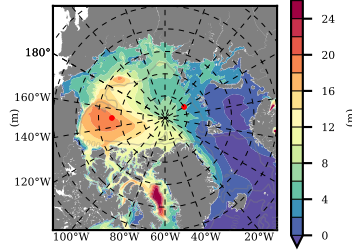

BCTTWINERA5SSNVC mean FWC (m) over 2007

Mean FWC (m) from BG Obs Sys. (Proshutinsky et al. GRL2018) over year 2007

Mean FWC (m) from Init State

BCTTWINERA5SSNVC mean SSH anomaly

Mean DOT from Armitage et al. 2017 2007