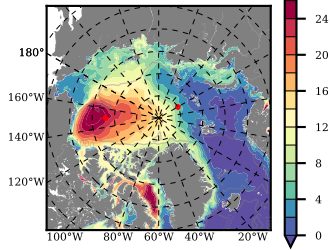

BCTTWINERA5SSNVC mean FWC (m) over 2007

Mean FWC (m) from BG Obs Sys. (Proshutinsky et al. GRL2018) over year 2007

Mean FWC (m) from Init State

BCTTWINERA5SSNVC mean SSH anomaly

Mean DOT from Armitage et al. 2017 2007