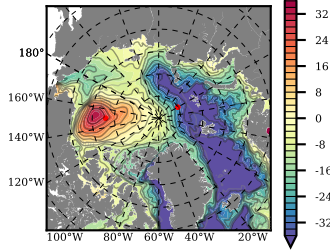

BCTTWINERA5SSNVC mean FWC (m) over 2007

Mean FWC (m) from BG Obs Sys. (Proshutinsky et al. GRL2018) over year 2007

Mean FWC (m) from Init State

BCTTWINERA5SSNVC mean SSH anomaly

Mean DOT from Armitage et al. 2017 2007