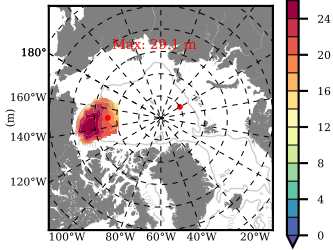

BCTTWINERA5SSNVC mean FWC (m) over 2008

Mean FWC (m) from BG Obs Sys. (Proshutinsky et al. GRL2018) over year 2008

Mean FWC (m) from Init State

BCTTWINERA5SSNVC mean SSH anomaly

Mean DOT from Armitage et al. 2017 2008