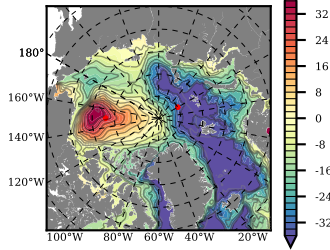

BCTTWINERA5SSNVC mean FWC (m) over 2008

Mean FWC (m) from BG Obs Sys. (Proshutinsky et al. GRL2018) over year 2008

Mean FWC (m) from Init State

BCTTWINERA5SSNVC mean SSH anomaly

Mean DOT from Armitage et al. 2017 2008