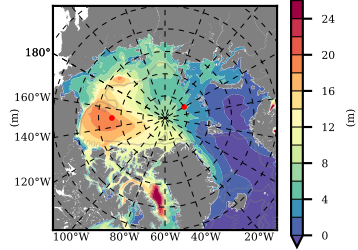

BCTTWINERA5SSNVC mean FWC (m) over 2008

Mean FWC (m) from BG Obs Sys. (Proshutinsky et al. GRL2018) over year 2008

Mean FWC (m) from Init State

BCTTWINERA5SSNVC mean SSH anomaly

Mean DOT from Armitage et al. 2017 2008