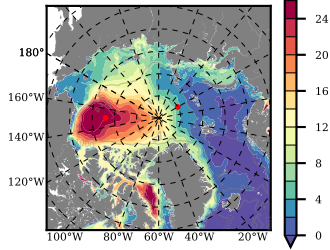

BCTTWINERA5SSNVC mean FWC (m) over 2008

Mean FWC (m) from BG Obs Sys. (Proshutinsky et al. GRL2018) over year 2008

Mean FWC (m) from Init State

BCTTWINERA5SSNVC mean SSH anomaly

Mean DOT from Armitage et al. 2017 2008