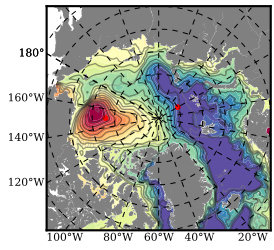

BCTTWINERA5SSNVC mean FWC (m) over 2009

Mean FWC (m) from BG Obs Sys. (Proshutinsky et al. GRL2018) over year 2009

Mean FWC (m) from Init State

BCTTWINERA5SSNVC mean SSH anomaly

Mean DOT from Armitage et al. 2017 2009