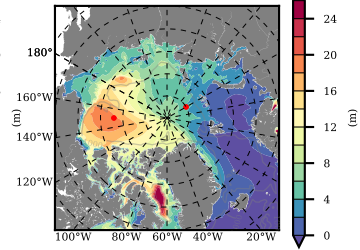

BCTTWINERA5SSNVC mean FWC (m) over 2009

Mean FWC (m) from BG Obs Sys. (Proshutinsky et al. GRL2018) over year 2009

Mean FWC (m) from Init State

BCTTWINERA5SSNVC mean SSH anomaly

Mean DOT from Armitage et al. 2017 2009