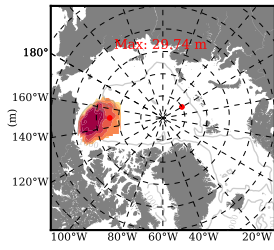

BCTTWINERA5SSNVC mean FWC (m) over 2009

Mean FWC (m) from BG Obs Sys. (Proshutinsky et al. GRL2018) over year 2009

Mean FWC (m) from Init State

BCTTWINERA5SSNVC mean SSH anomaly

Mean DOT from Armitage et al. 2017 2009