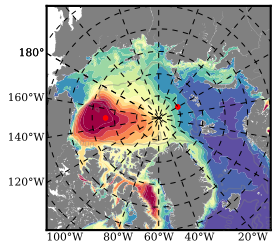

BCTTWINERA5SSNVC mean FWC (m) over 2009

Mean FWC (m) from BG Obs Sys. (Proshutinsky et al. GRL2018) over year 2009

Mean FWC (m) from Init State

BCTTWINERA5SSNVC mean SSH anomaly

Mean DOT from Armitage et al. 2017 2009