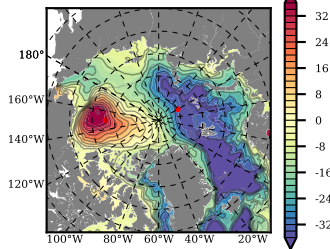

BCTTWINERA5SSNVC mean FWC (m) over 2010

Mean FWC (m) from BG Obs Sys. (Proshutinsky et al. GRL2018) over year 2010

Mean FWC (m) from Init State

BCTTWINERA5SSNVC mean SSH anomaly

Mean DOT from Armitage et al. 2017 2010