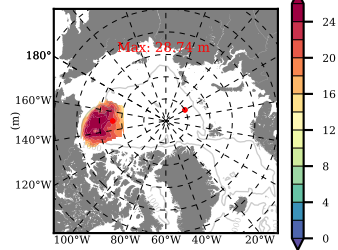

BCTTWINERA5SSNVC mean FWC (m) over 2010

Mean FWC (m) from BG Obs Sys. (Proshutinsky et al. GRL2018) over year 2010

Mean FWC (m) from Init State

BCTTWINERA5SSNVC mean SSH anomaly

Mean DOT from Armitage et al. 2017 2010