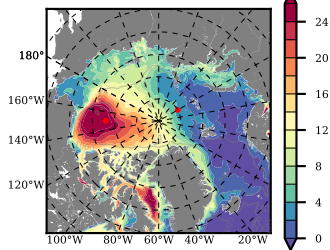

BCTTWINERA5SSNVC mean FWC (m) over 2010

Mean FWC (m) from BG Obs Sys. (Proshutinsky et al. GRL2018) over year 2010

Mean FWC (m) from Init State

BCTTWINERA5SSNVC mean SSH anomaly

Mean DOT from Armitage et al. 2017 2010