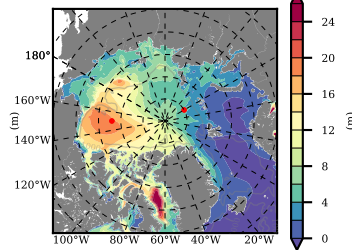

BCTTWINERA5SSNVC mean FWC (m) over 2010

Mean FWC (m) from BG Obs Sys. (Proshutinsky et al. GRL2018) over year 2010

Mean FWC (m) from Init State

BCTTWINERA5SSNVC mean SSH anomaly

Mean DOT from Armitage et al. 2017 2010