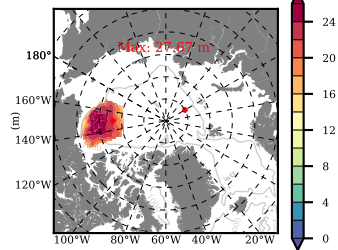

BCTTWINERA5SSNVC mean FWC (m) over 2011

Mean FWC (m) from BG Obs Sys. (Proshutinsky et al. GRL2018) over year 2011

Mean FWC (m) from Init State

BCTTWINERA5SSNVC mean SSH anomaly

Mean DOT from Armitage et al. 2017 2011