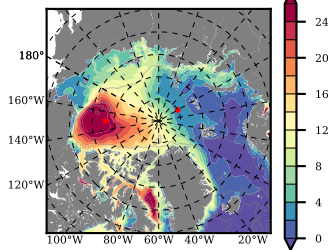

BCTTWINERA5SSNVC mean FWC (m) over 2011

Mean FWC (m) from BG Obs Sys. (Proshutinsky et al. GRL2018) over year 2011

Mean FWC (m) from Init State

BCTTWINERA5SSNVC mean SSH anomaly

Mean DOT from Armitage et al. 2017 2011