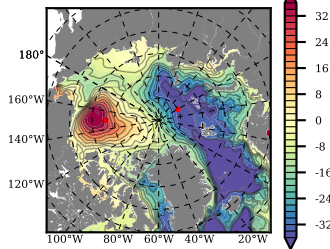

BCTTWINERA5SSNVC mean FWC (m) over 2011

Mean FWC (m) from BG Obs Sys. (Proshutinsky et al. GRL2018) over year 2011

Mean FWC (m) from Init State

BCTTWINERA5SSNVC mean SSH anomaly

Mean DOT from Armitage et al. 2017 2011