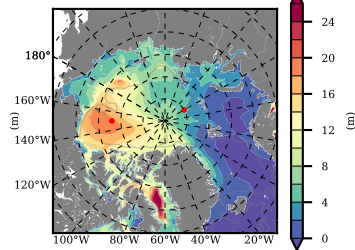

BCTTWINERA5SSNVC mean FWC (m) over 2011

Mean FWC (m) from BG Obs Sys. (Proshutinsky et al. GRL2018) over year 2011

Mean FWC (m) from Init State

BCTTWINERA5SSNVC mean SSH anomaly

Mean DOT from Armitage et al. 2017 2011