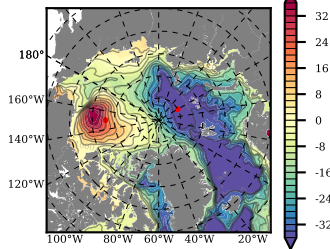

BCTTWINERA5SSNVC mean FWC (m) over 2012

Mean FWC (m) from BG Obs Sys. (Proshutinsky et al. GRL2018) over year 2012

Mean FWC (m) from Init State

BCTTWINERA5SSNVC mean SSH anomaly

Mean DOT from Armitage et al. 2017 2012