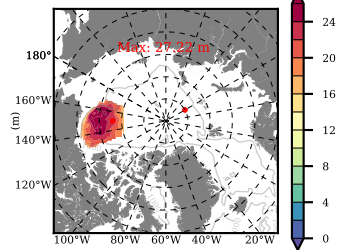

BCTTWINERA5SSNVC mean FWC (m) over 2012

Mean FWC (m) from BG Obs Sys. (Proshutinsky et al. GRL2018) over year 2012

Mean FWC (m) from Init State

BCTTWINERA5SSNVC mean SSH anomaly

Mean DOT from Armitage et al. 2017 2012