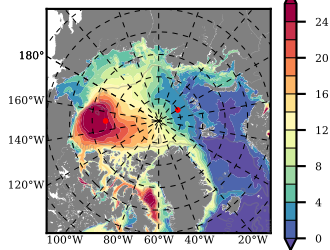

BCTTWINERA5SSNVC mean FWC (m) over 2012

Mean FWC (m) from BG Obs Sys. (Proshutinsky et al. GRL2018) over year 2012

Mean FWC (m) from Init State

BCTTWINERA5SSNVC mean SSH anomaly

Mean DOT from Armitage et al. 2017 2012