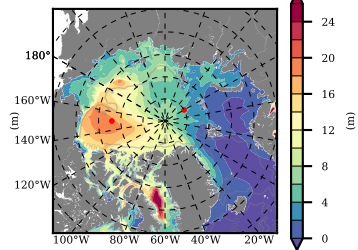

BCTTWINERA5SSNVC mean FWC (m) over 2012

Mean FWC (m) from BG Obs Sys. (Proshutinsky et al. GRL2018) over year 2012

Mean FWC (m) from Init State

BCTTWINERA5SSNVC mean SSH anomaly

Mean DOT from Armitage et al. 2017 2012