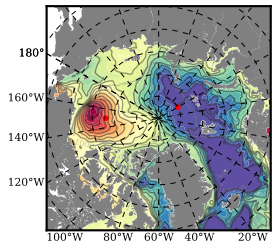

BCTTWINERA5SSNVC mean FWC (m) over 2013

Mean FWC (m) from BG Obs Sys. (Proshutinsky et al. GRL2018) over year 2013

Mean FWC (m) from Init State

BCTTWINERA5SSNVC mean SSH anomaly

Mean DOT from Armitage et al. 2017 2013