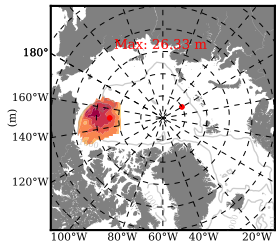

BCTTWINERA5SSNVC mean FWC (m) over 2013

Mean FWC (m) from BG Obs Sys. (Proshutinsky et al. GRL2018) over year 2013

Mean FWC (m) from Init State

BCTTWINERA5SSNVC mean SSH anomaly

Mean DOT from Armitage et al. 2017 2013