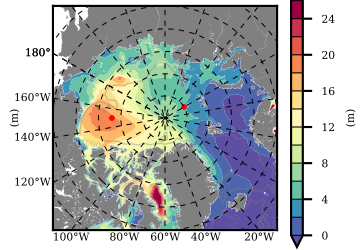

BCTTWINERA5SSNVC mean FWC (m) over 2013

Mean FWC (m) from BG Obs Sys. (Proshutinsky et al. GRL2018) over year 2013

Mean FWC (m) from Init State

BCTTWINERA5SSNVC mean SSH anomaly

Mean DOT from Armitage et al. 2017 2013