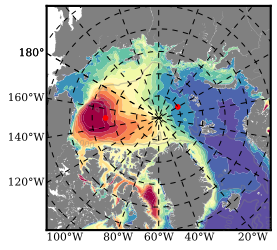

BCTTWINERA5SSNVC mean FWC (m) over 2013

Mean FWC (m) from BG Obs Sys. (Proshutinsky et al. GRL2018) over year 2013

Mean FWC (m) from Init State

BCTTWINERA5SSNVC mean SSH anomaly

Mean DOT from Armitage et al. 2017 2013