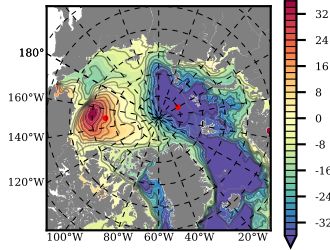

BCTTWINERA5SSNVC mean FWC (m) over 2015

Mean FWC (m) from BG Obs Sys. (Proshutinsky et al. GRL2018) over year 2015

Mean FWC (m) from Init State

BCTTWINERA5SSNVC mean SSH anomaly

Mean DOT from Armitage et al. 2017 2003-2014