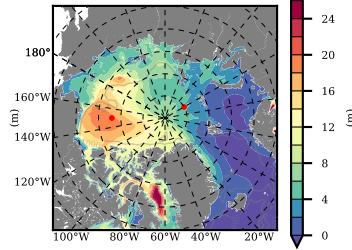

BCTTWINERA5SSNVC mean FWC (m) over 2015

Mean FWC (m) from BG Obs Sys. (Proshutinsky et al. GRL2018) over year 2015

Mean FWC (m) from Init State

BCTTWINERA5SSNVC mean SSH anomaly

Mean DOT from Armitage et al. 2017 2003-2014