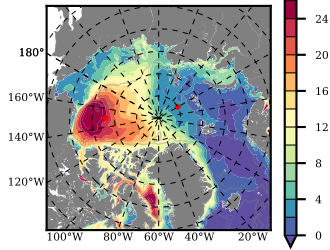

BCTTWINERA5SSNVC mean FWC (m) over 2015

Mean FWC (m) from BG Obs Sys. (Proshutinsky et al. GRL2018) over year 2015

Mean FWC (m) from Init State

BCTTWINERA5SSNVC mean SSH anomaly

Mean DOT from Armitage et al. 2017 2003-2014