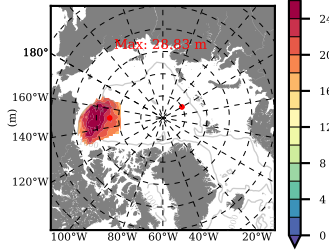

BCTTWINERA5SSNVC mean FWC (m) over 2015

Mean FWC (m) from BG Obs Sys. (Proshutinsky et al. GRL2018) over year 2015

Mean FWC (m) from Init State

BCTTWINERA5SSNVC mean SSH anomaly

Mean DOT from Armitage et al. 2017 2003-2014