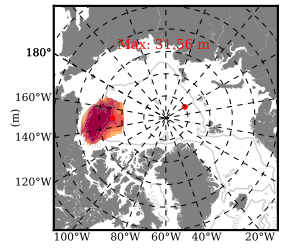

BCTTWINERA5SSNVC mean FWC (m) over 2016

Mean FWC (m) from BG Obs Sys. (Proshutinsky et al. GRL2018) over year 2016

Mean FWC (m) from Init State

BCTTWINERA5SSNVC mean SSH anomaly

Mean DOT from Armitage et al. 2017 2003-2014