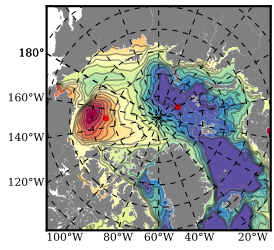

BCTTWINERA5SSNVC mean FWC (m) over 2016

Mean FWC (m) from BG Obs Sys. (Proshutinsky et al. GRL2018) over year 2016

Mean FWC (m) from Init State

BCTTWINERA5SSNVC mean SSH anomaly

Mean DOT from Armitage et al. 2017 2003-2014