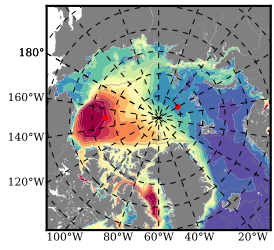

BCTTWINERA5SSNVC mean FWC (m) over 2016

Mean FWC (m) from BG Obs Sys. (Proshutinsky et al. GRL2018) over year 2016

Mean FWC (m) from Init State

BCTTWINERA5SSNVC mean SSH anomaly

Mean DOT from Armitage et al. 2017 2003-2014