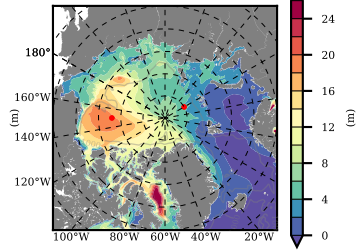

BCTTWINERA5SSNVC mean FWC (m) over 2016

Mean FWC (m) from BG Obs Sys. (Proshutinsky et al. GRL2018) over year 2016

Mean FWC (m) from Init State

BCTTWINERA5SSNVC mean SSH anomaly

Mean DOT from Armitage et al. 2017 2003-2014