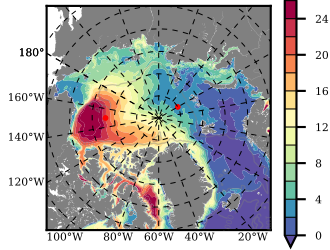

BCTTWINERA5SSNVC mean FWC (m) over 2017

Mean FWC (m) from BG Obs Sys. (Proshutinsky et al. GRL2018) over year 2017

Mean FWC (m) from Init State

BCTTWINERA5SSNVC mean SSH anomaly

Mean DOT from Armitage et al. 2017 2003-2014