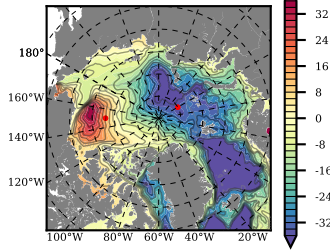

BCTTWINERA5SSNVC mean FWC (m) over 2017

Mean FWC (m) from BG Obs Sys. (Proshutinsky et al. GRL2018) over year 2017

Mean FWC (m) from Init State

BCTTWINERA5SSNVC mean SSH anomaly

Mean DOT from Armitage et al. 2017 2003-2014