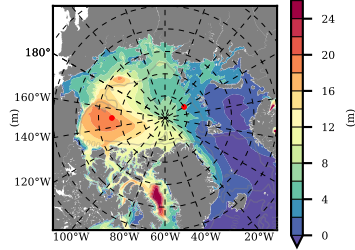

BCTTWINERA5SSNVC mean FWC (m) over 2017

Mean FWC (m) from BG Obs Sys. (Proshutinsky et al. GRL2018) over year 2017

Mean FWC (m) from Init State

BCTTWINERA5SSNVC mean SSH anomaly

Mean DOT from Armitage et al. 2017 2003-2014