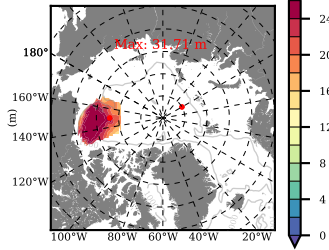

BCTTWINERA5SSNVC mean FWC (m) over 2017

Mean FWC (m) from BG Obs Sys. (Proshutinsky et al. GRL2018) over year 2017

Mean FWC (m) from Init State

BCTTWINERA5SSNVC mean SSH anomaly

Mean DOT from Armitage et al. 2017 2003-2014