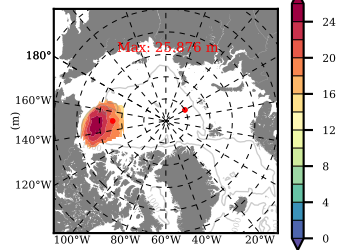

BCTTWINERA5SSNVC mean FWC (m) over 2018

Mean FWC (m) from BG Obs Sys. (Proshutinsky et al. GRL2018) over year 2003-2017

Mean FWC (m) from Init State

BCTTWINERA5SSNVC mean SSH anomaly

Mean DOT from Armitage et al. 2017 2003-2014