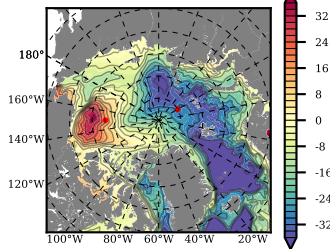

BCTTWINERA5SSNVC mean FWC (m) over 2018

Mean FWC (m) from BG Obs Sys. (Proshutinsky et al. GRL2018) over year 2003-2017

Mean FWC (m) from Init State

BCTTWINERA5SSNVC mean SSH anomaly

Mean DOT from Armitage et al. 2017 2003-2014