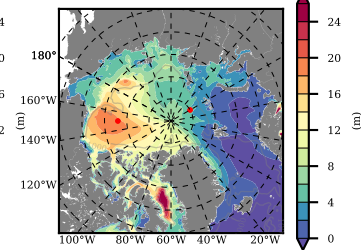

BCTTWINERA5SSNVC mean FWC (m) over 2018

Mean FWC (m) from BG Obs Sys. (Proshutinsky et al. GRL2018) over year 2003-2017

Mean FWC (m) from Init State

BCTTWINERA5SSNVC mean SSH anomaly

Mean DOT from Armitage et al. 2017 2003-2014