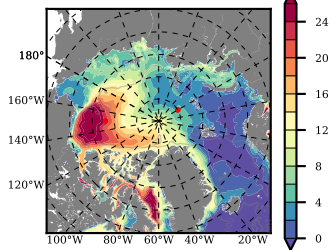

BCTTWINERA5SSNVC mean FWC (m) over 2018

Mean FWC (m) from BG Obs Sys. (Proshutinsky et al. GRL2018) over year 2003-2017

Mean FWC (m) from Init State

BCTTWINERA5SSNVC mean SSH anomaly

Mean DOT from Armitage et al. 2017 2003-2014