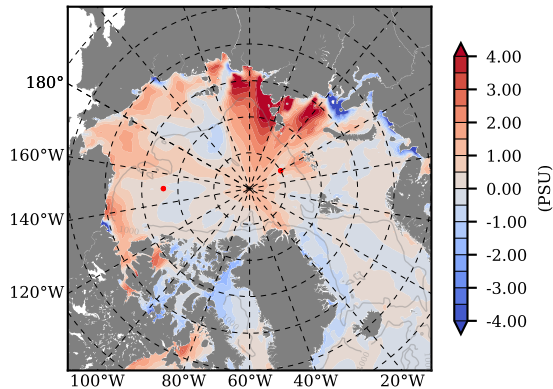

BCTTWINERA5SSNVC mean Temp diff with init. state over 1995
@ depth 0 m

BCTTWINERA5SSNVC mean Temp diff with init. state over 1995
@ depth 97 m

BCTTWINERA5SSNVC mean Sal diff with init. state over 1995
@ depth 0 m

BCTTWINERA5SSNVC mean Sal diff with init. state over 1995
@ depth 97 m