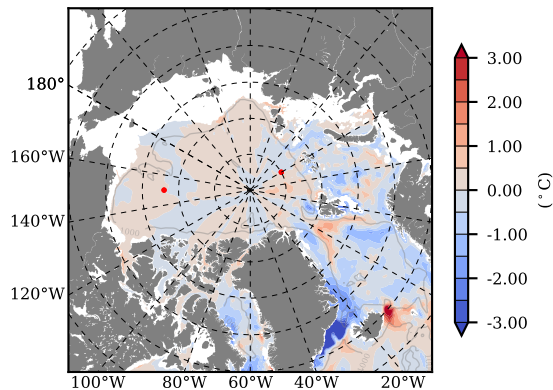

BCTTWINERA5SSNVC mean Temp diff with init. state over 1995
@ depth 0 m

BCTTWINERA5SSNVC mean Temp diff with init. state over 1995
@ depth 97 m

BCTTWINERA5SSNVC mean Sal diff with init. state over 1995
@ depth 0 m

BCTTWINERA5SSNVC mean Sal diff with init. state over 1995
@ depth 97 m