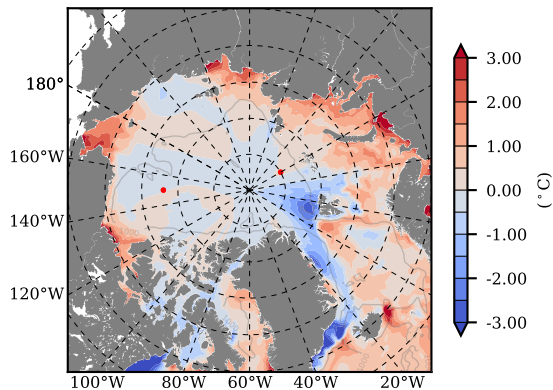

BCTTWINERA5SSNVC mean Temp diff with init. state over 1995
@ depth 0 m

BCTTWINERA5SSNVC mean Temp diff with init. state over 1995
@ depth 97 m

BCTTWINERA5SSNVC mean Sal diff with init. state over 1995
@ depth 0 m

BCTTWINERA5SSNVC mean Sal diff with init. state over 1995
@ depth 97 m