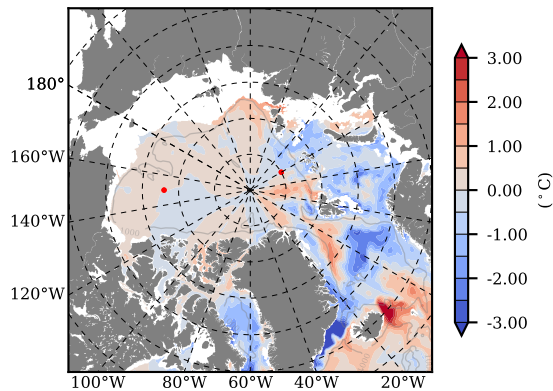

BCTTWINERA5SSNVC mean Temp diff with init. state over 1996
@ depth 0 m

BCTTWINERA5SSNVC mean Temp diff with init. state over 1996
@ depth 97 m

BCTTWINERA5SSNVC mean Sal diff with init. state over 1996
@ depth 0 m

BCTTWINERA5SSNVC mean Sal diff with init. state over 1996
@ depth 97 m