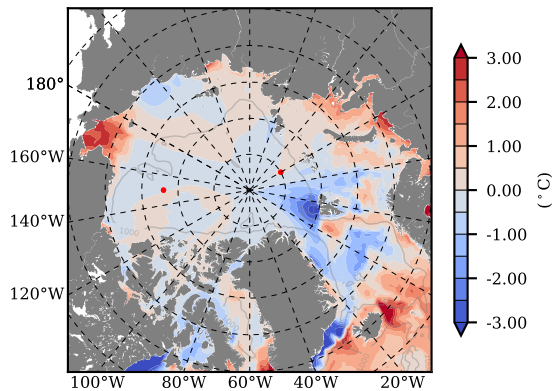

BCTTWINERA5SSNVC mean Temp diff with init. state over 1996
@ depth 0 m

BCTTWINERA5SSNVC mean Temp diff with init. state over 1996
@ depth 97 m

BCTTWINERA5SSNVC mean Sal diff with init. state over 1996
@ depth 0 m

BCTTWINERA5SSNVC mean Sal diff with init. state over 1996
@ depth 97 m