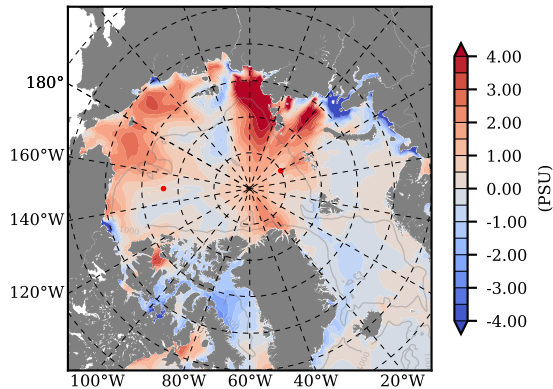

BCTTWINERA5SSNVC mean Temp diff with init. state over 1996
@ depth 0 m

BCTTWINERA5SSNVC mean Temp diff with init. state over 1996
@ depth 97 m

BCTTWINERA5SSNVC mean Sal diff with init. state over 1996
@ depth 0 m

BCTTWINERA5SSNVC mean Sal diff with init. state over 1996
@ depth 97 m