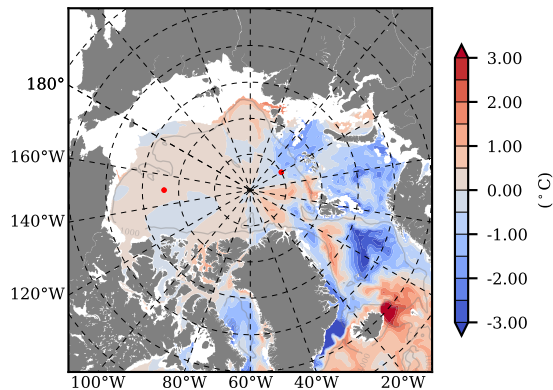

BCTTWINERA5SSNVC mean Temp diff with init. state over 1997  
@ depth 0 m

BCTTWINERA5SSNVC mean Temp diff with init. state over 1997  
@ depth 97 m

BCTTWINERA5SSNVC mean Sal diff with init. state over 1997  
@ depth 0 m

BCTTWINERA5SSNVC mean Sal diff with init. state over 1997  
@ depth 97 m