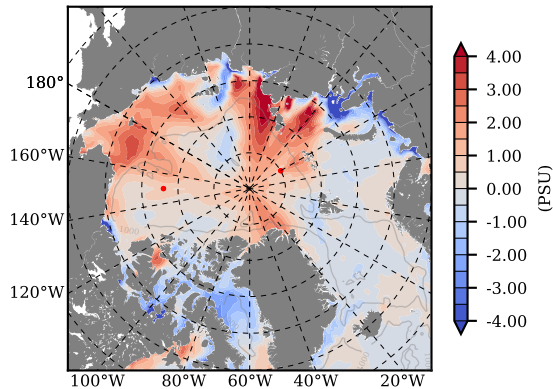

BCTTWINERA5SSNVC mean Temp diff with init. state over 1997  
@ depth 0 m

BCTTWINERA5SSNVC mean Temp diff with init. state over 1997  
@ depth 97 m

BCTTWINERA5SSNVC mean Sal diff with init. state over 1997  
@ depth 0 m

BCTTWINERA5SSNVC mean Sal diff with init. state over 1997  
@ depth 97 m