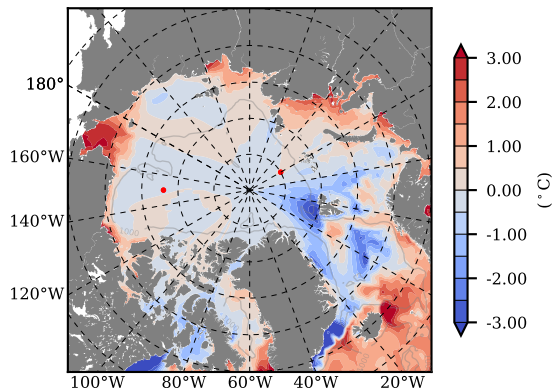

BCTTWINERA5SSNVC mean Temp diff with init. state over 1997  
@ depth 0 m

BCTTWINERA5SSNVC mean Temp diff with init. state over 1997  
@ depth 97 m

BCTTWINERA5SSNVC mean Sal diff with init. state over 1997  
@ depth 0 m

BCTTWINERA5SSNVC mean Sal diff with init. state over 1997  
@ depth 97 m